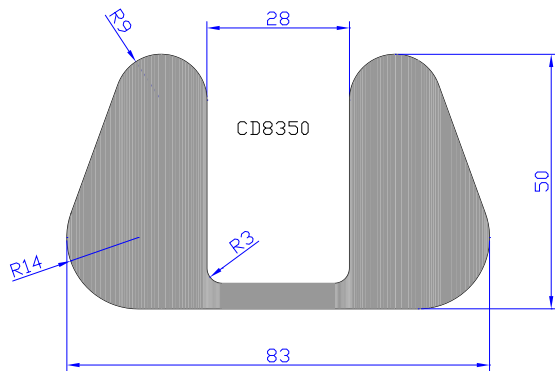

William Johnston & Company Limited
Tel 0141 620 1666

William Johnston & Company Limited
Tel 0141 620 1666

William Johnston & Company Limited
Tel 0141 620 1666

SD18755

SD18755 C/W COLOURED PLASTIC PIPE

William Johnston & Company Limited
Tel 0141 620 1666