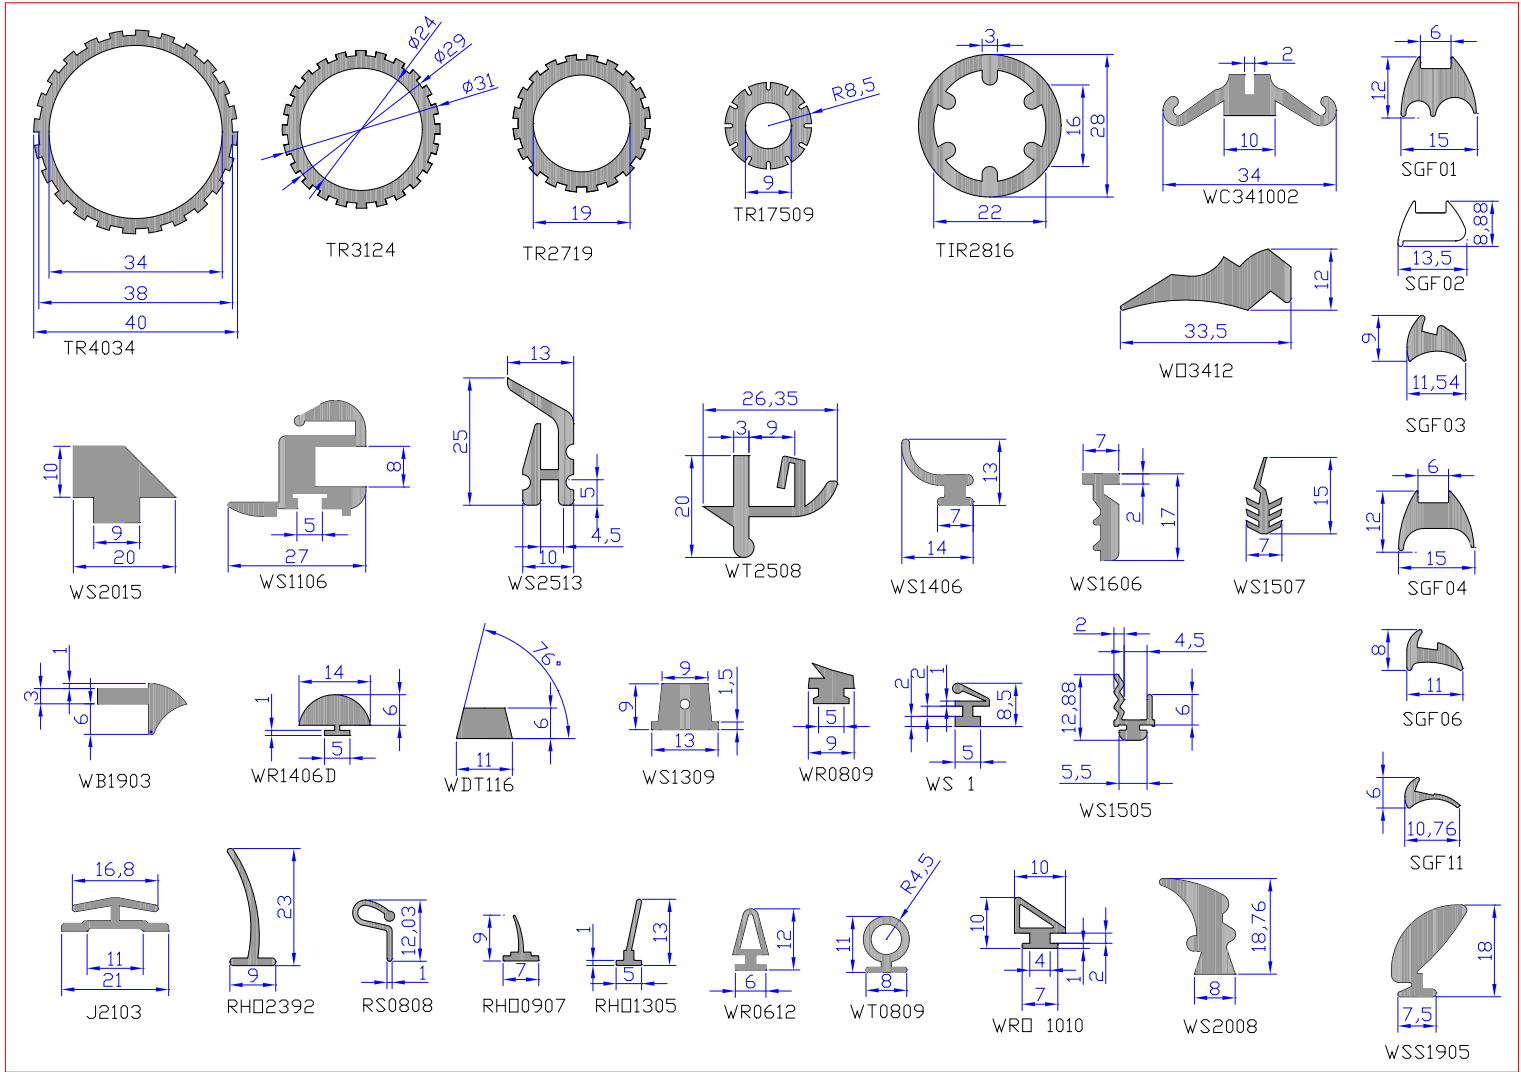

William Johnston & Company Limited
Tel 0141 620 1666