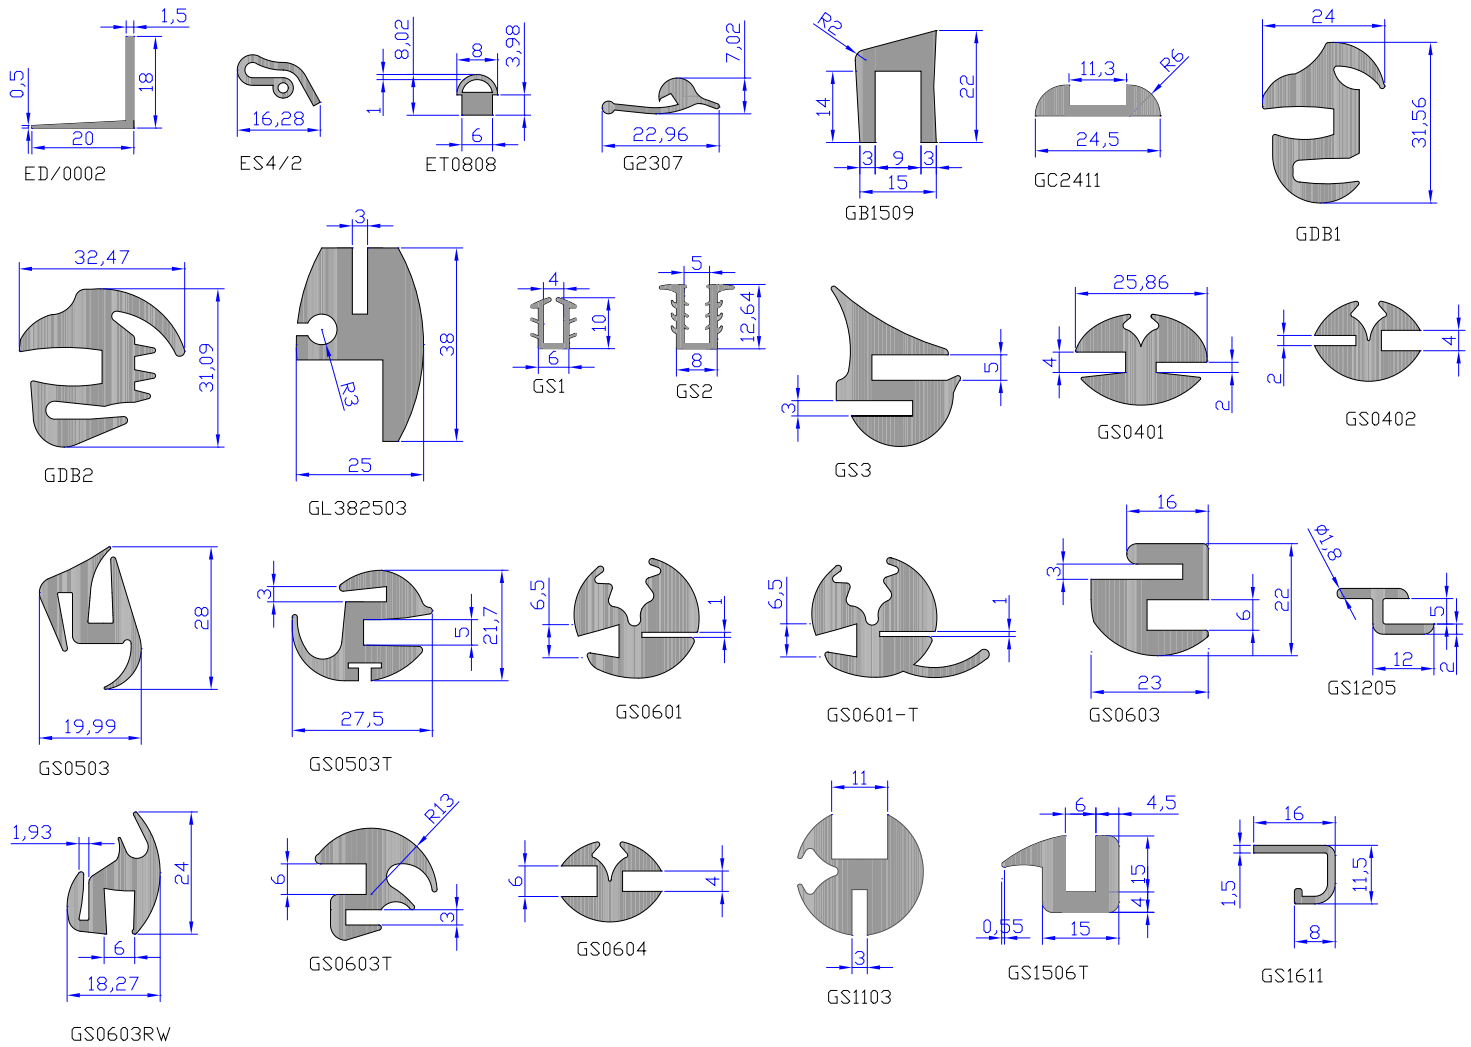

William Johnston & Company Limited
Tel 0141 620 1666