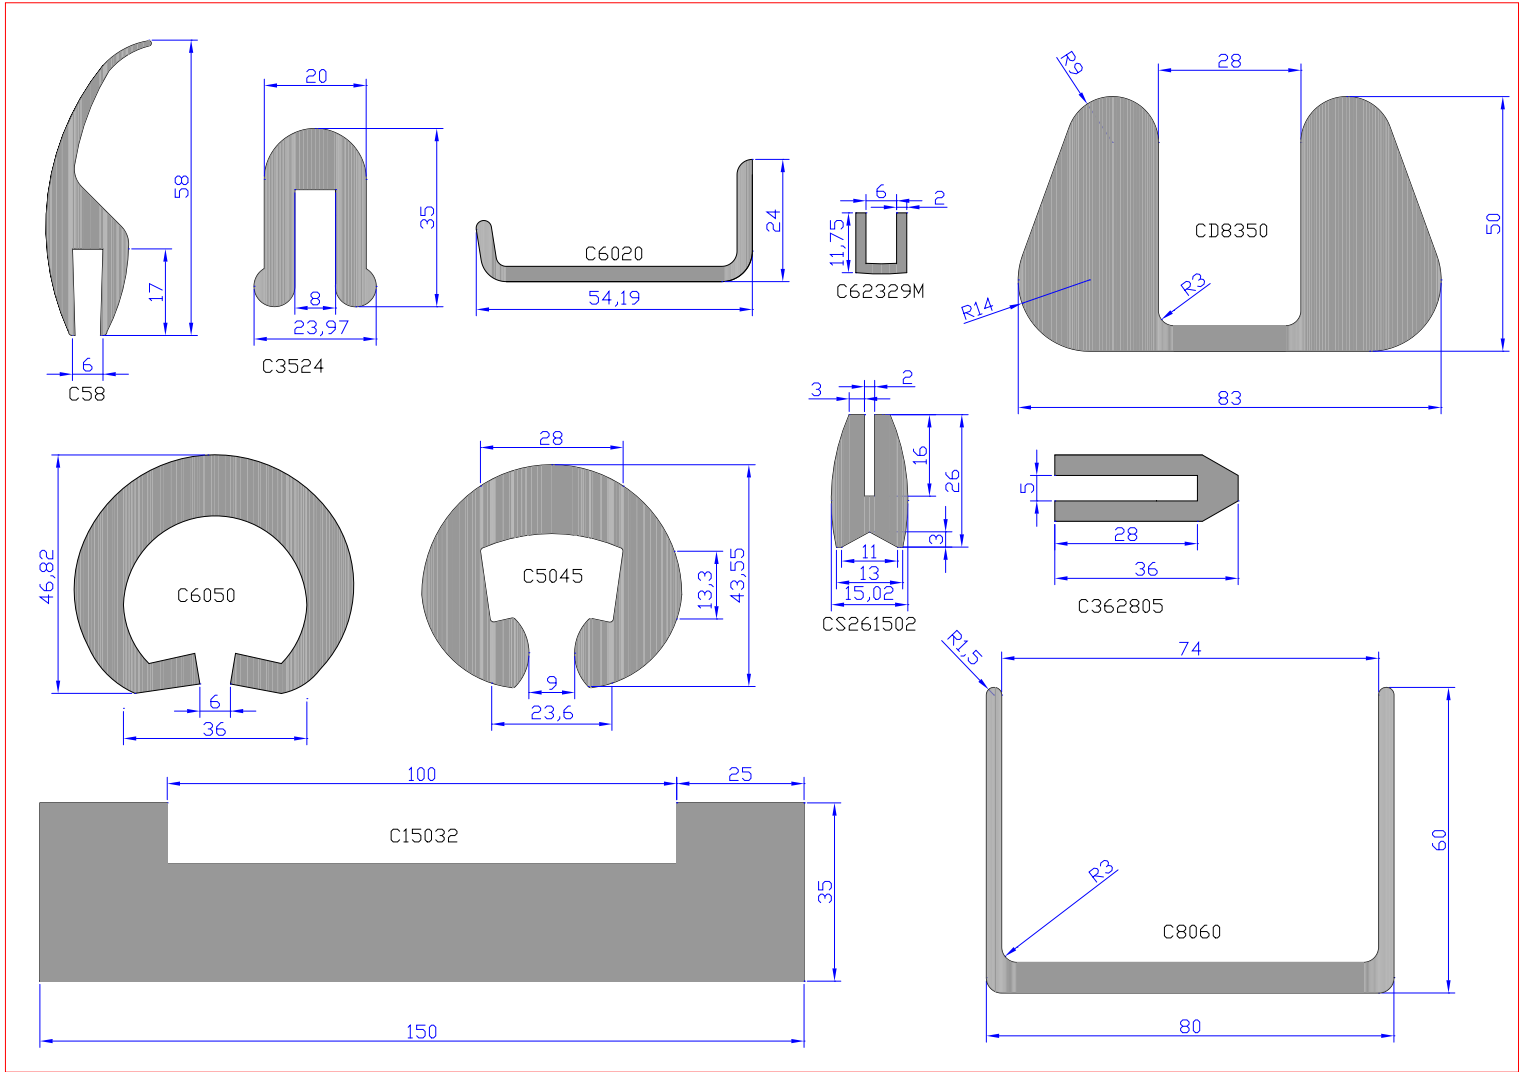

William Johnston & Company Limited
Tel 0141 620 1666