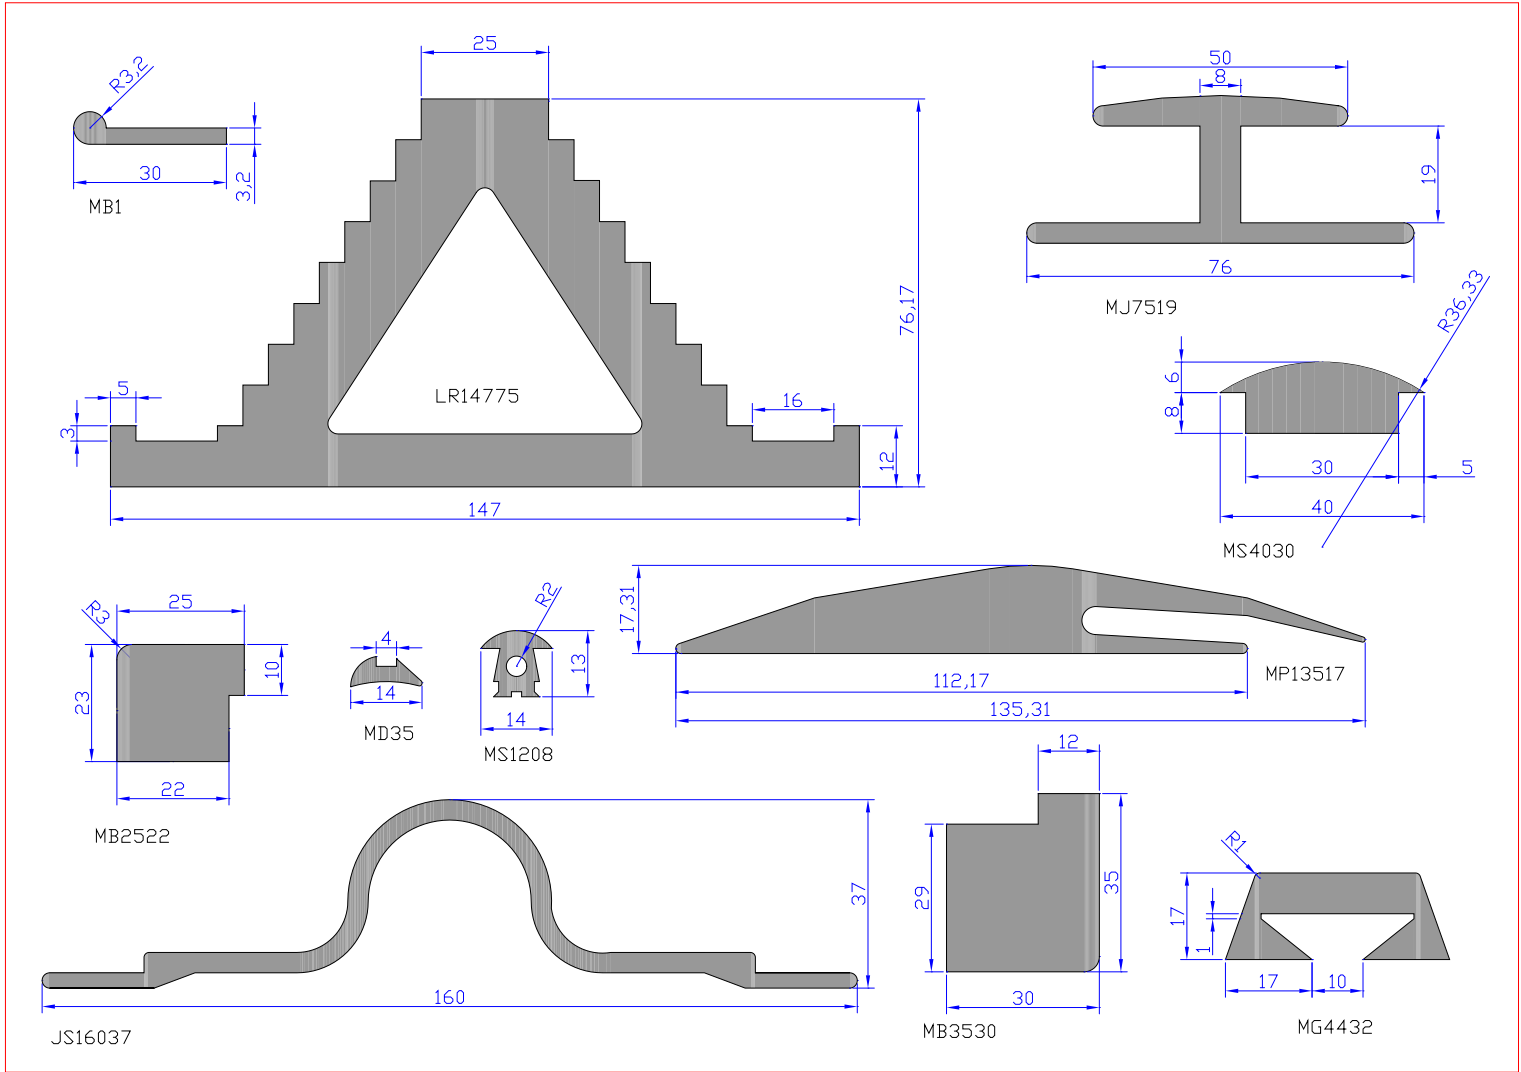

William Johnston & Company Limited
Tel 0141 620 1666