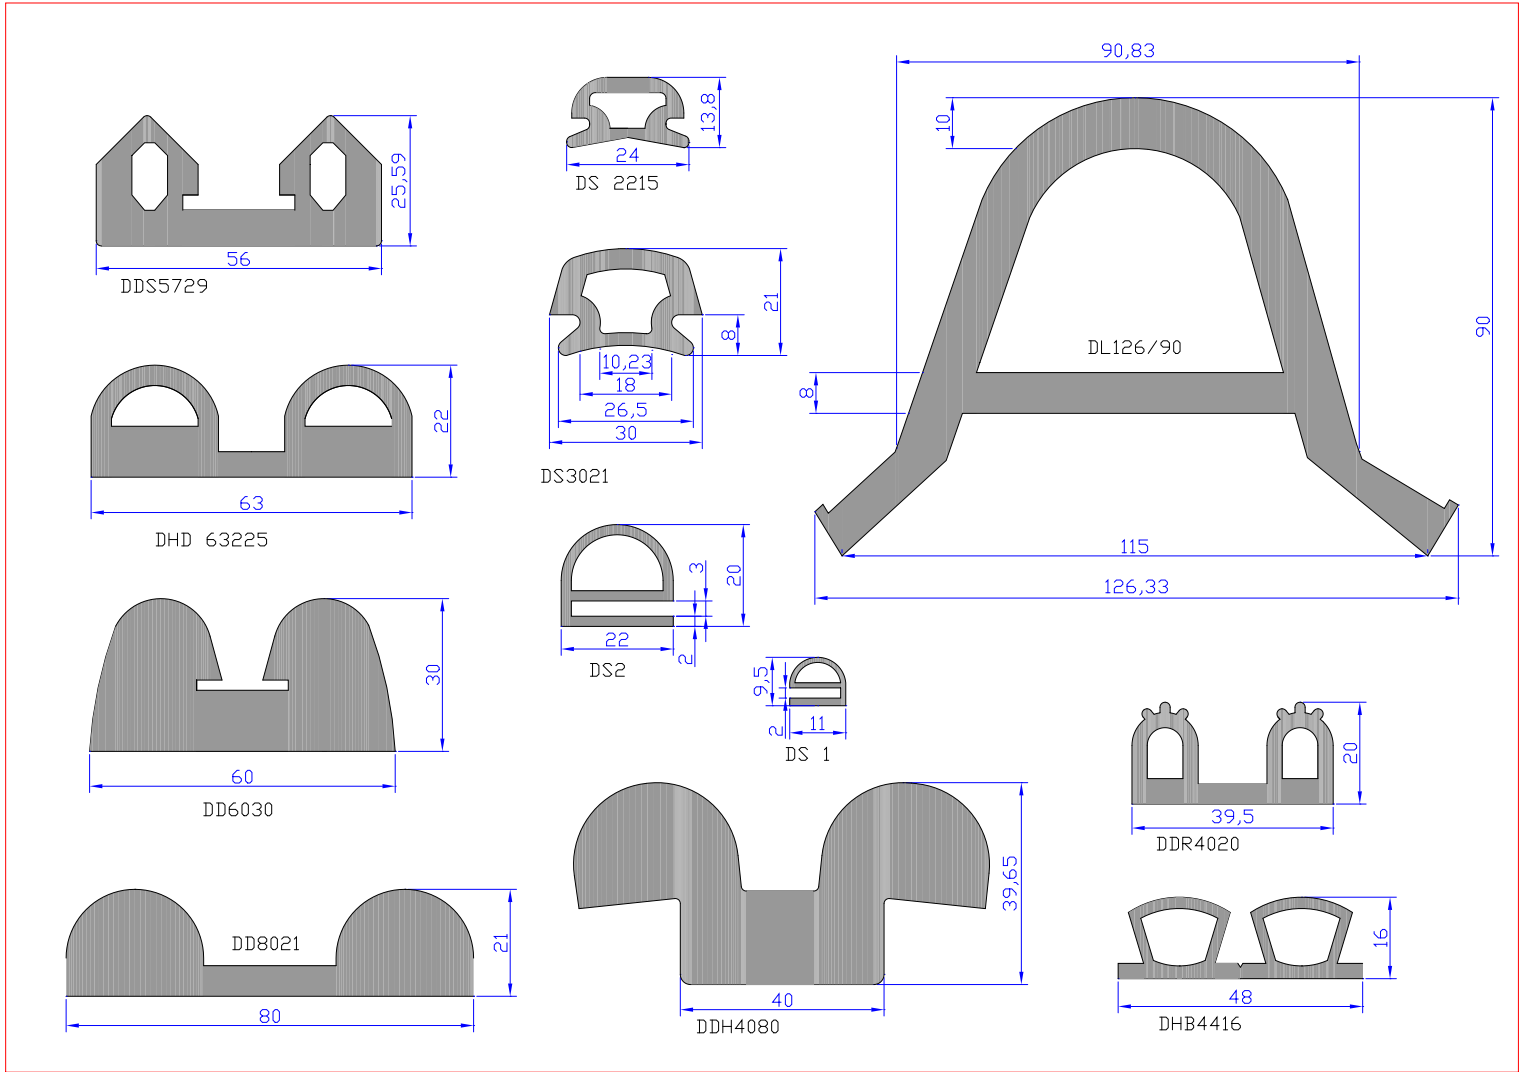

William Johnston & Company Limited
Tel 0141 620 1666