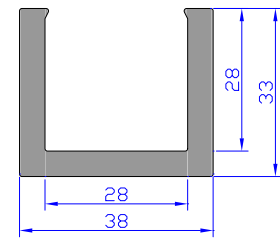

William Johnston & Company Limited
Tel 0141 620 1666