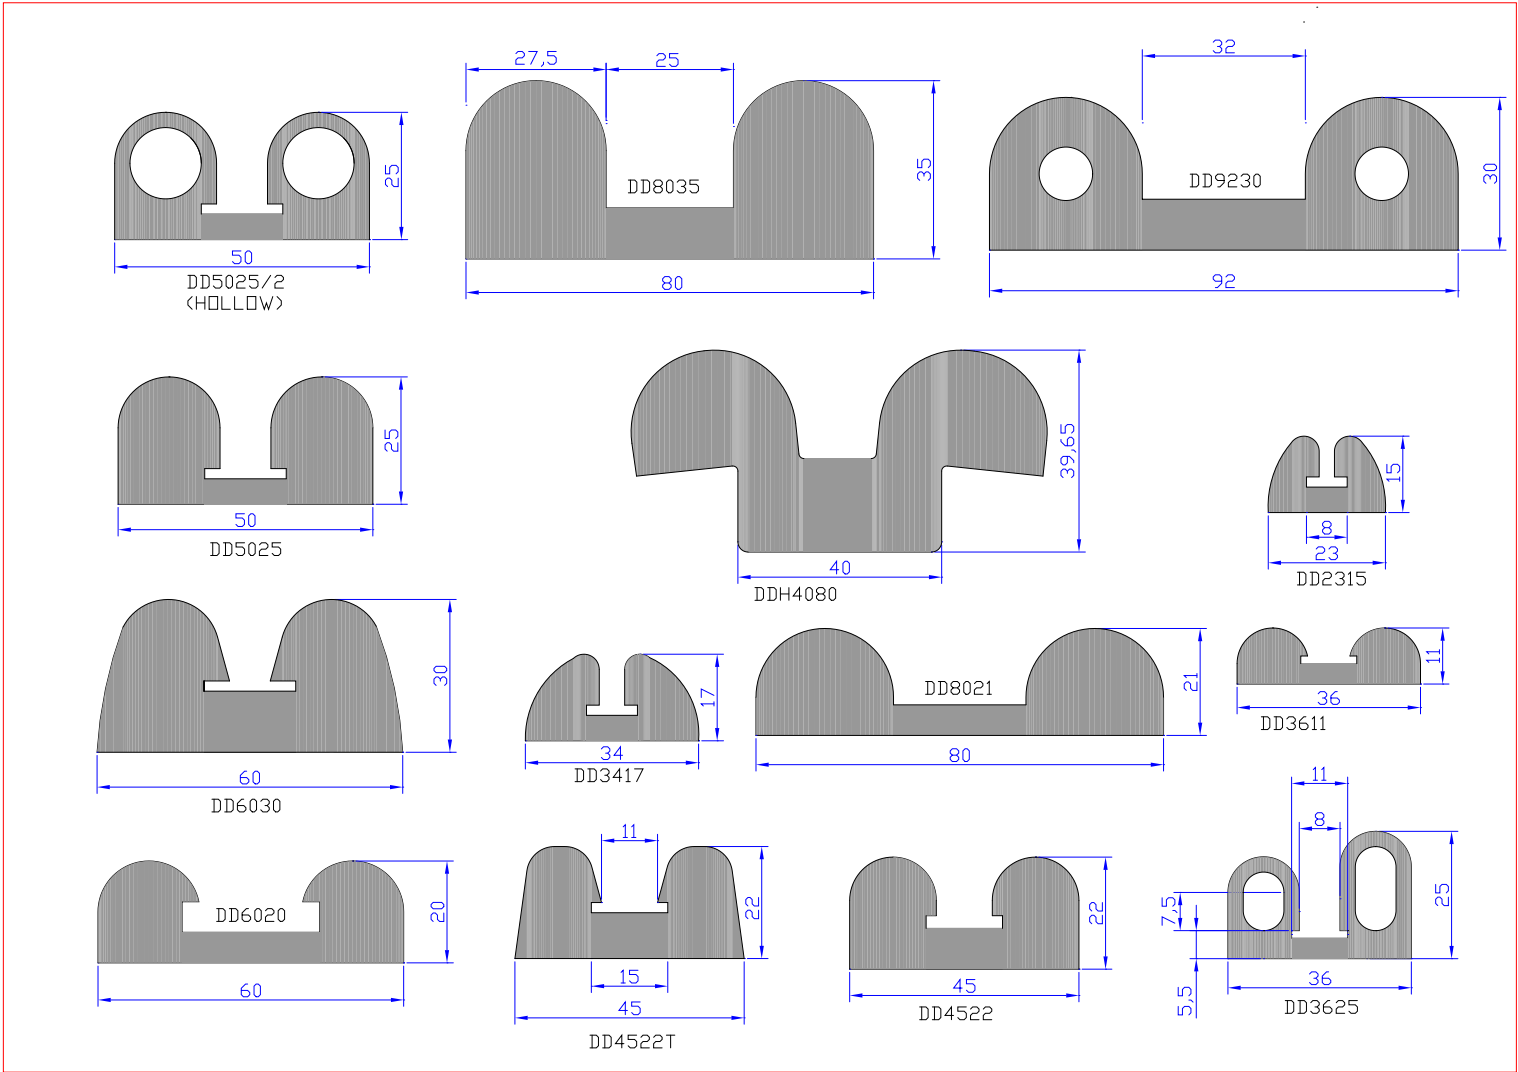

William Johnston & Company Limited
Tel 0141 620 1666