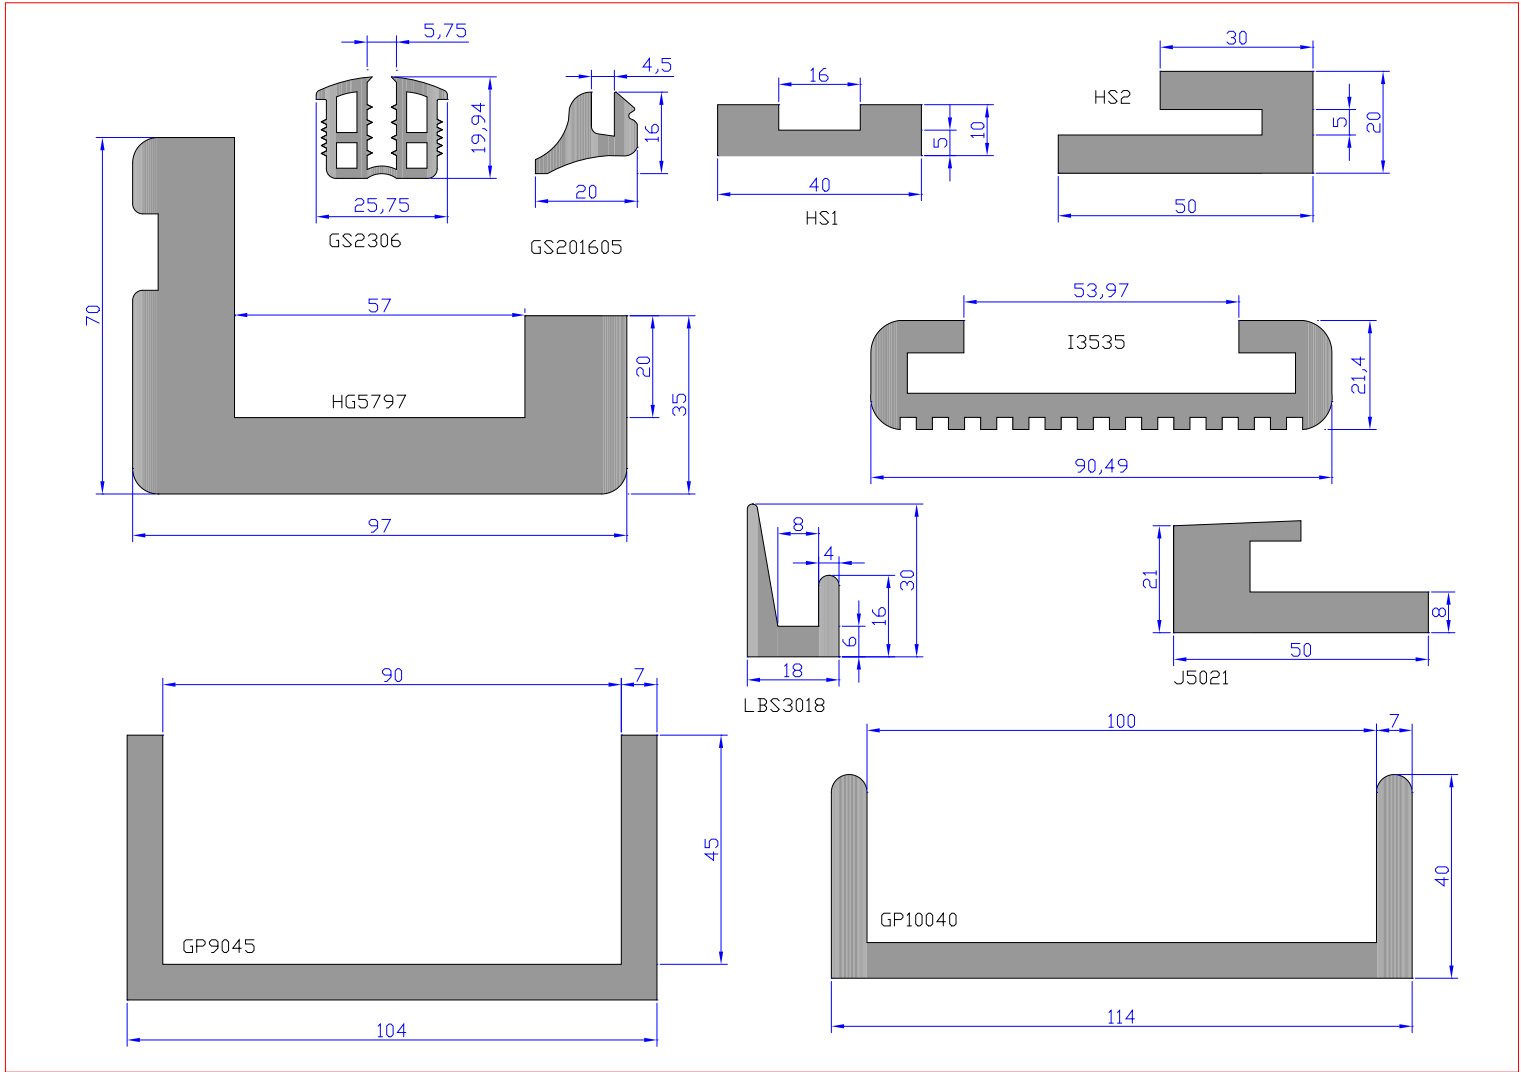

William Johnston & Company Limited
Tel 0141 620 1666