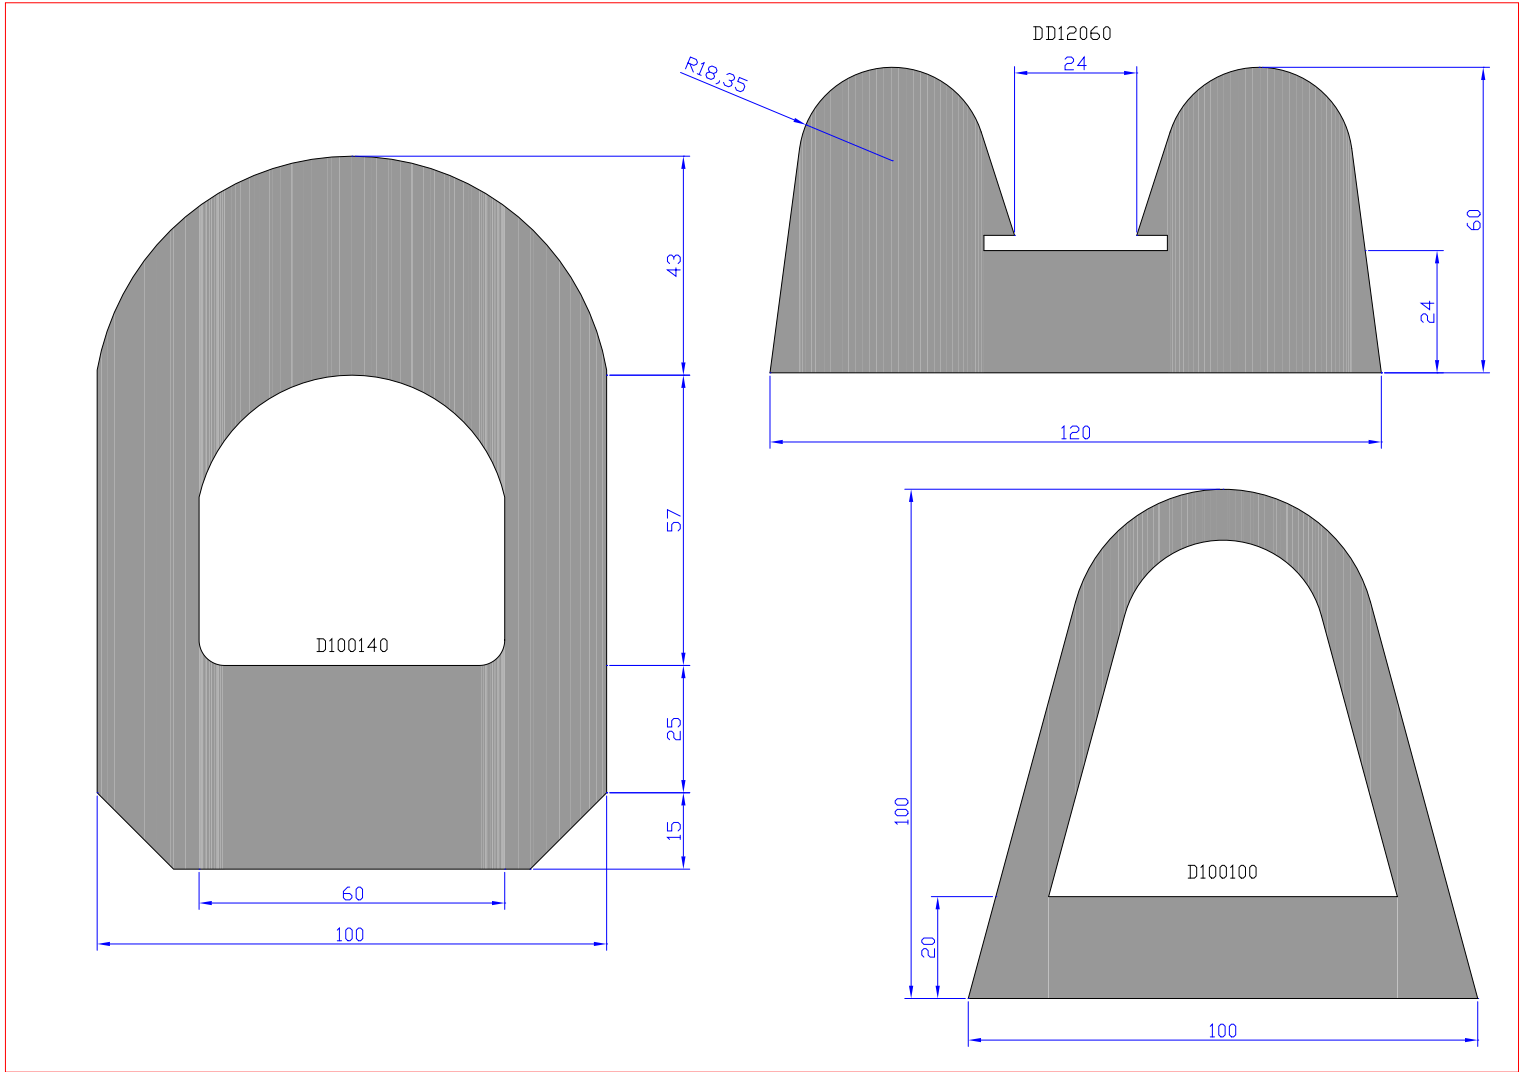

William Johnston & Company Limited
Tel 0141 620 1666