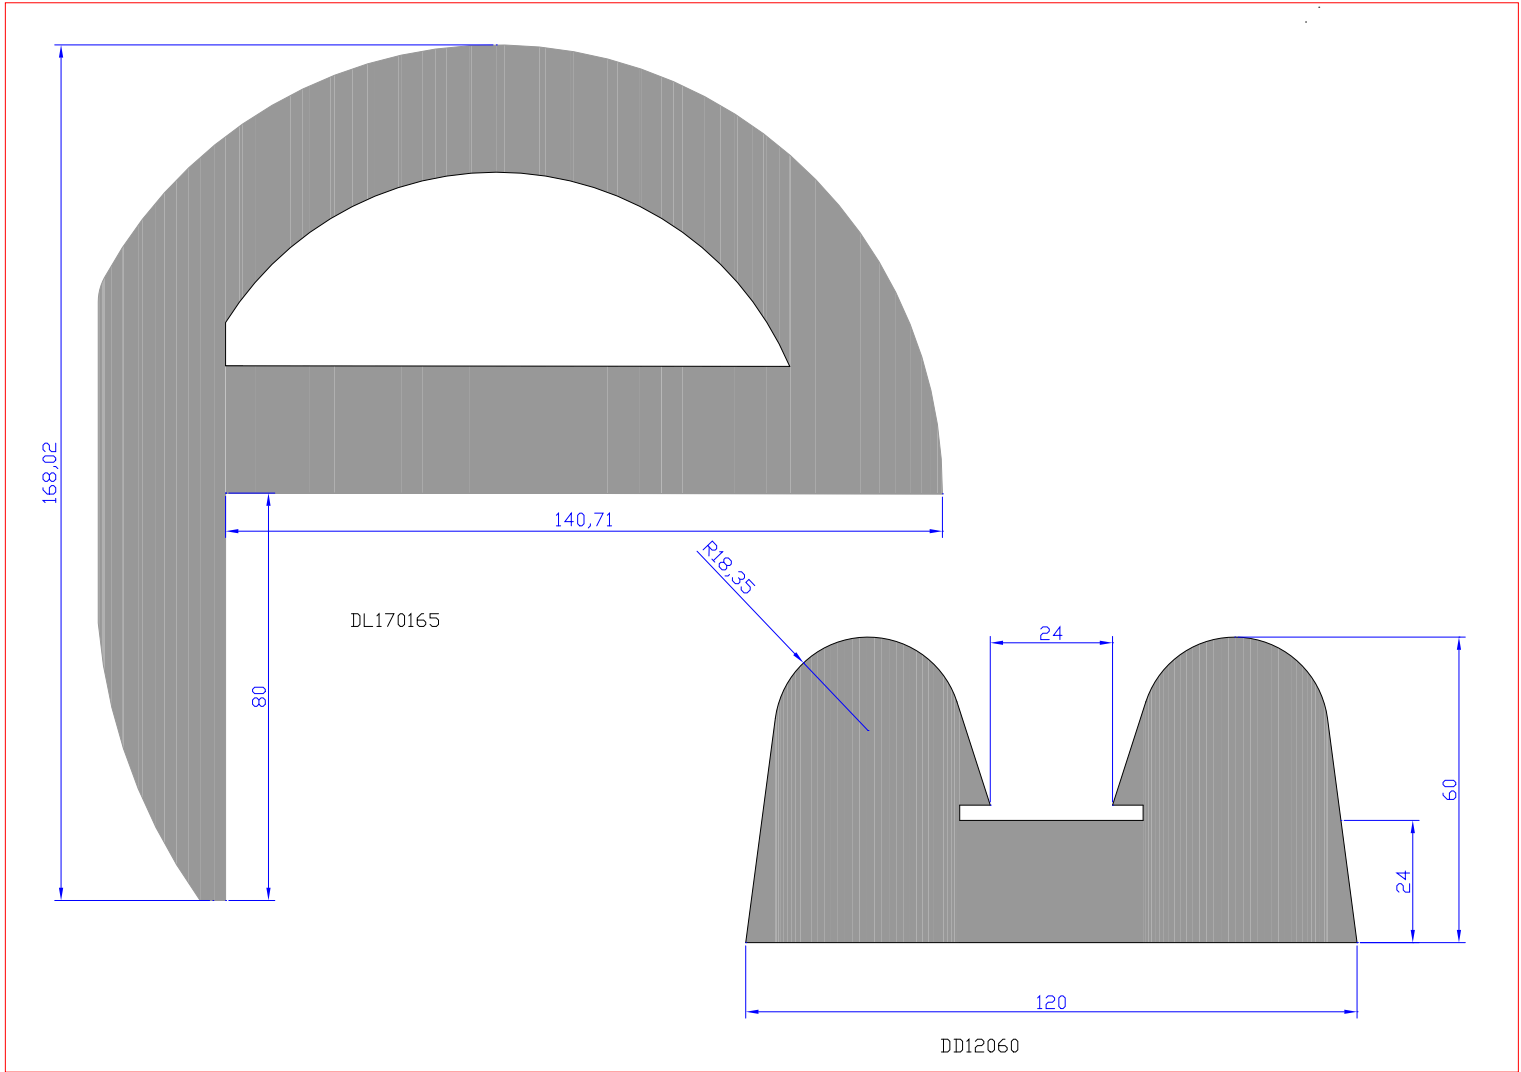

William Johnston & Company Limited
Tel 0141 620 1666