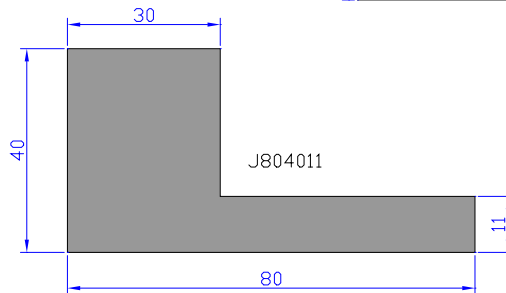

LGS49

J804011