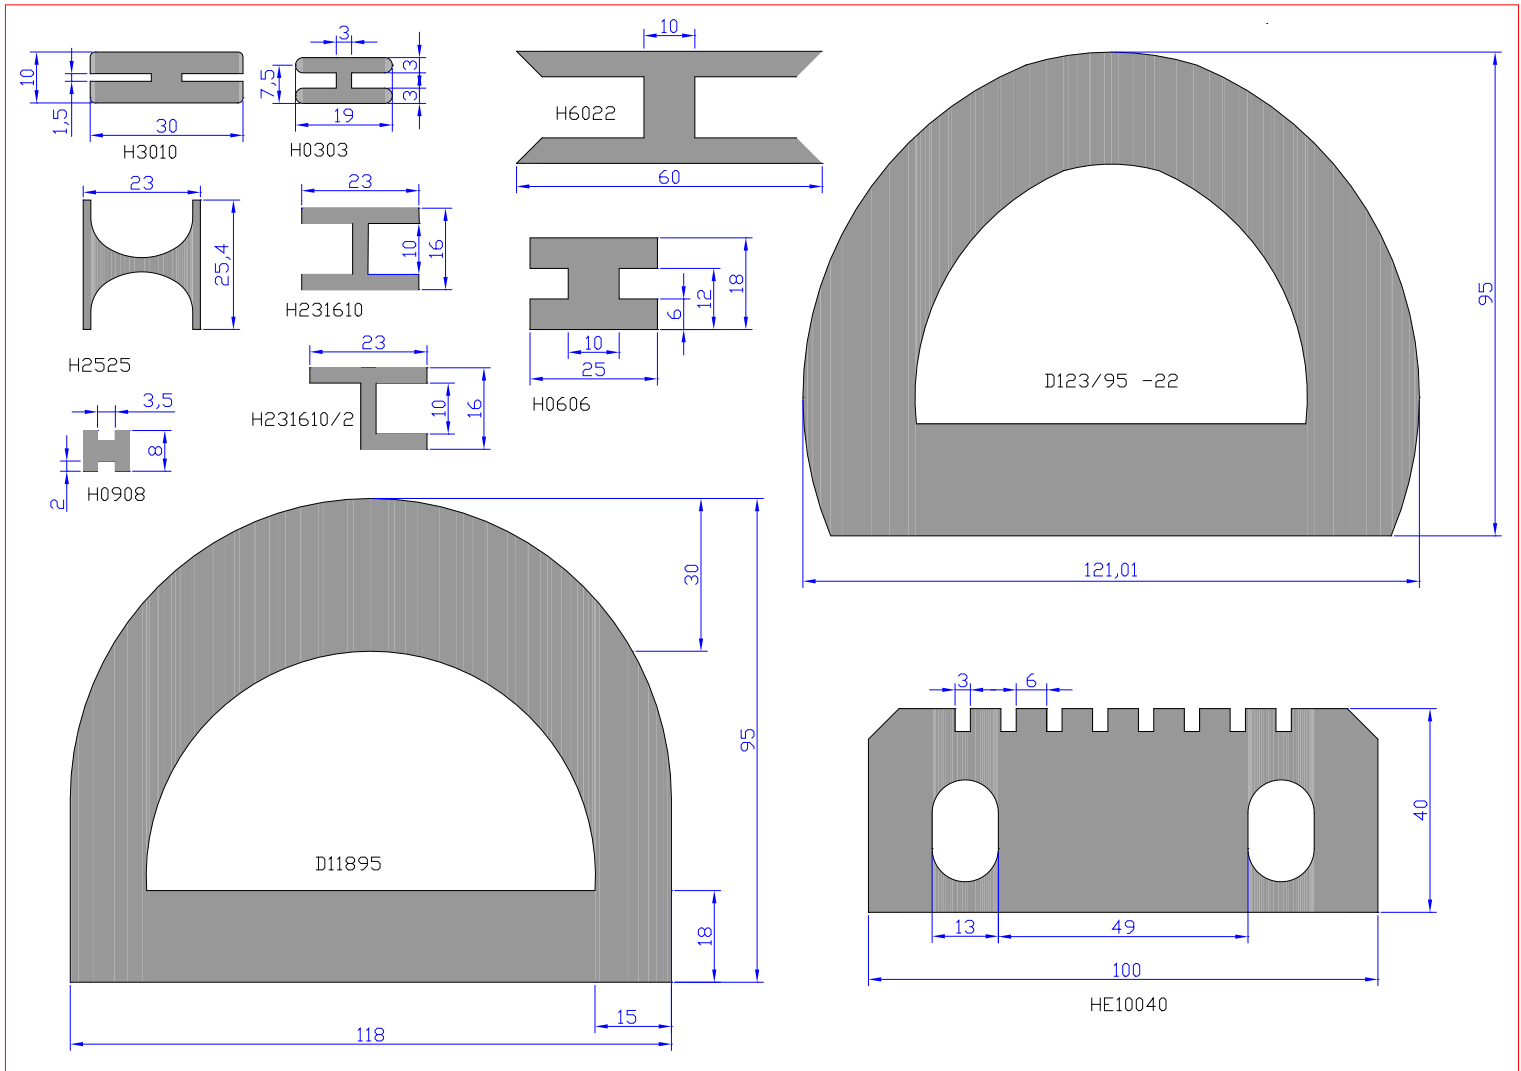

William Johnston & Company Limited
Tel 0141 620 1666