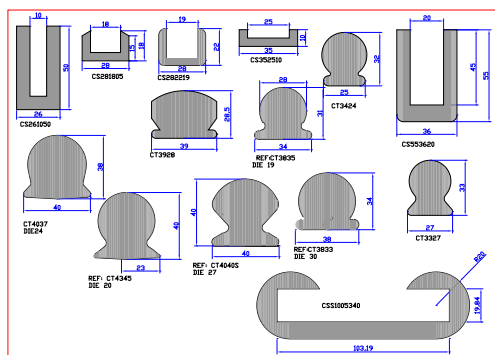

William Johnston & Company Limited
Tel 0141 620 1666