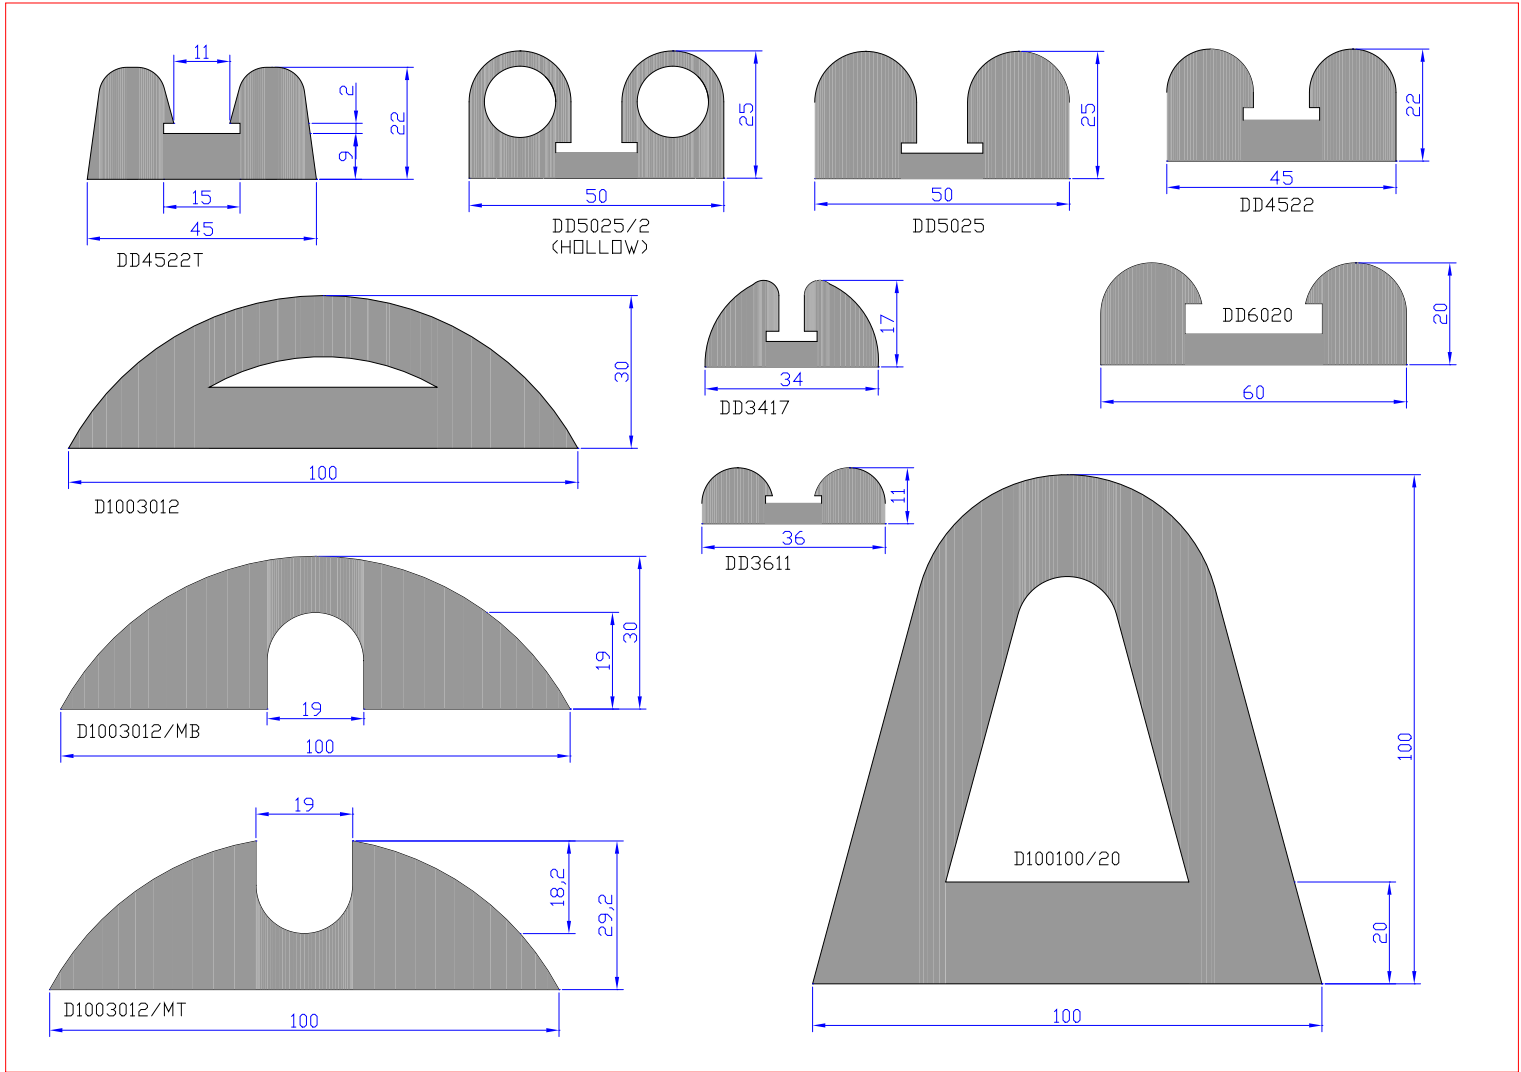

William Johnston & Company Limited
Tel 0141 620 1666