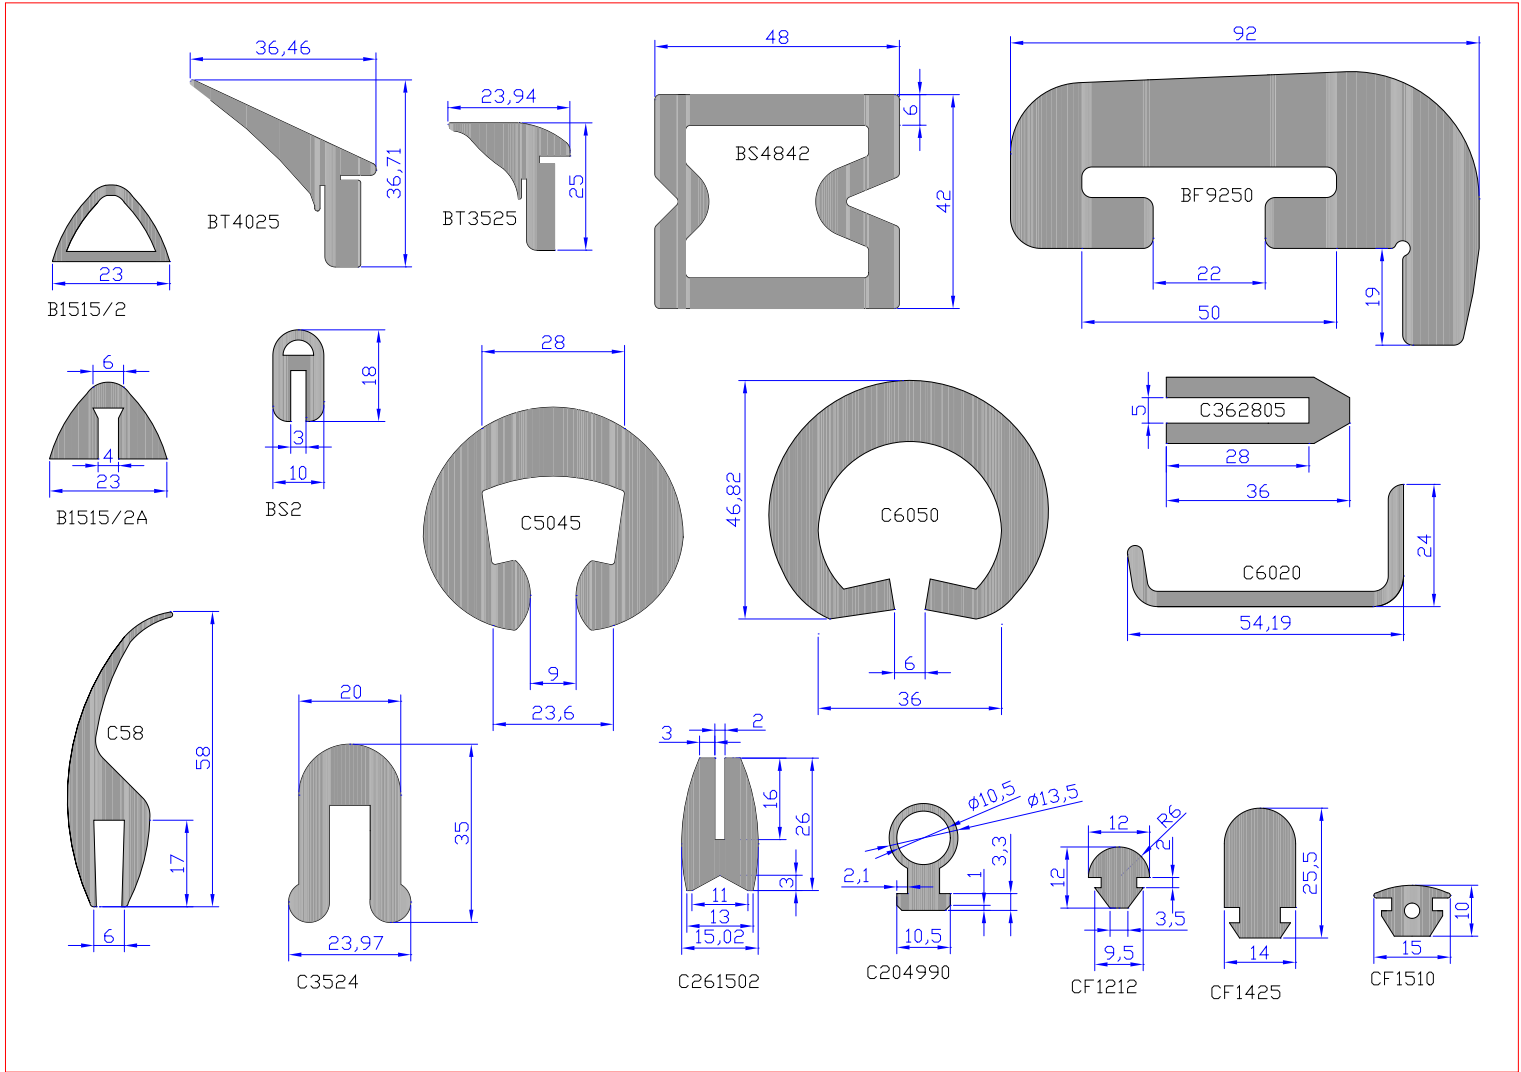

William Johnston & Company Limited
Tel 0141 620 1666