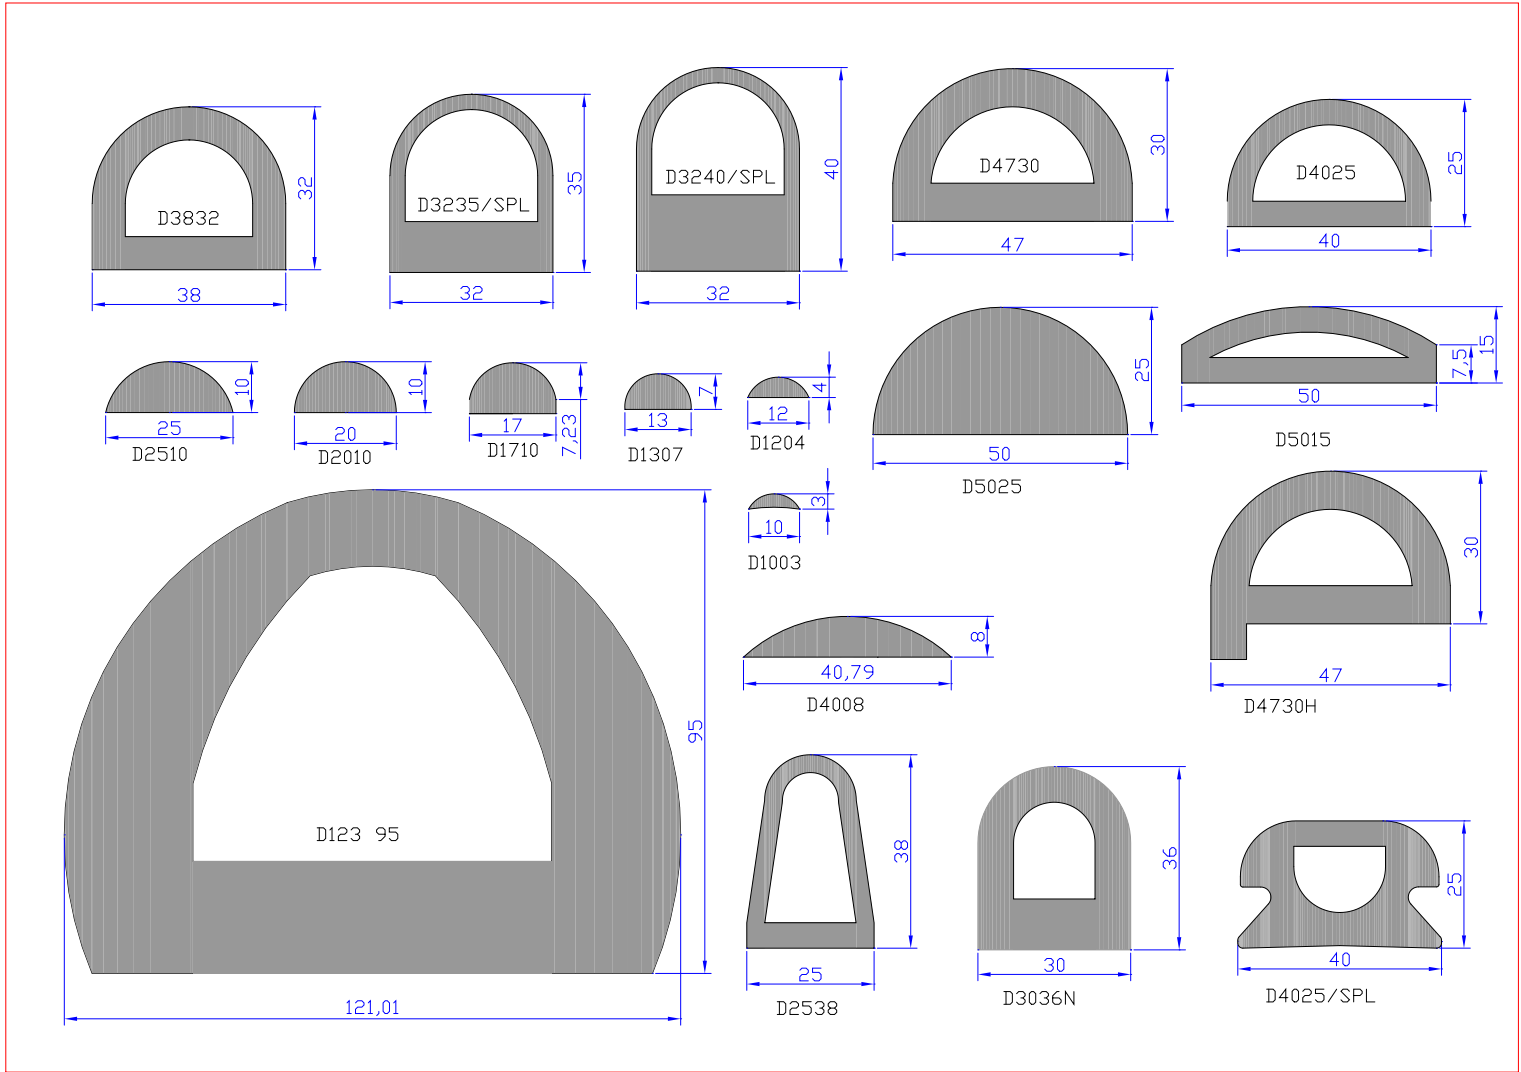

William Johnston & Company Limited
Tel 0141 620 1666