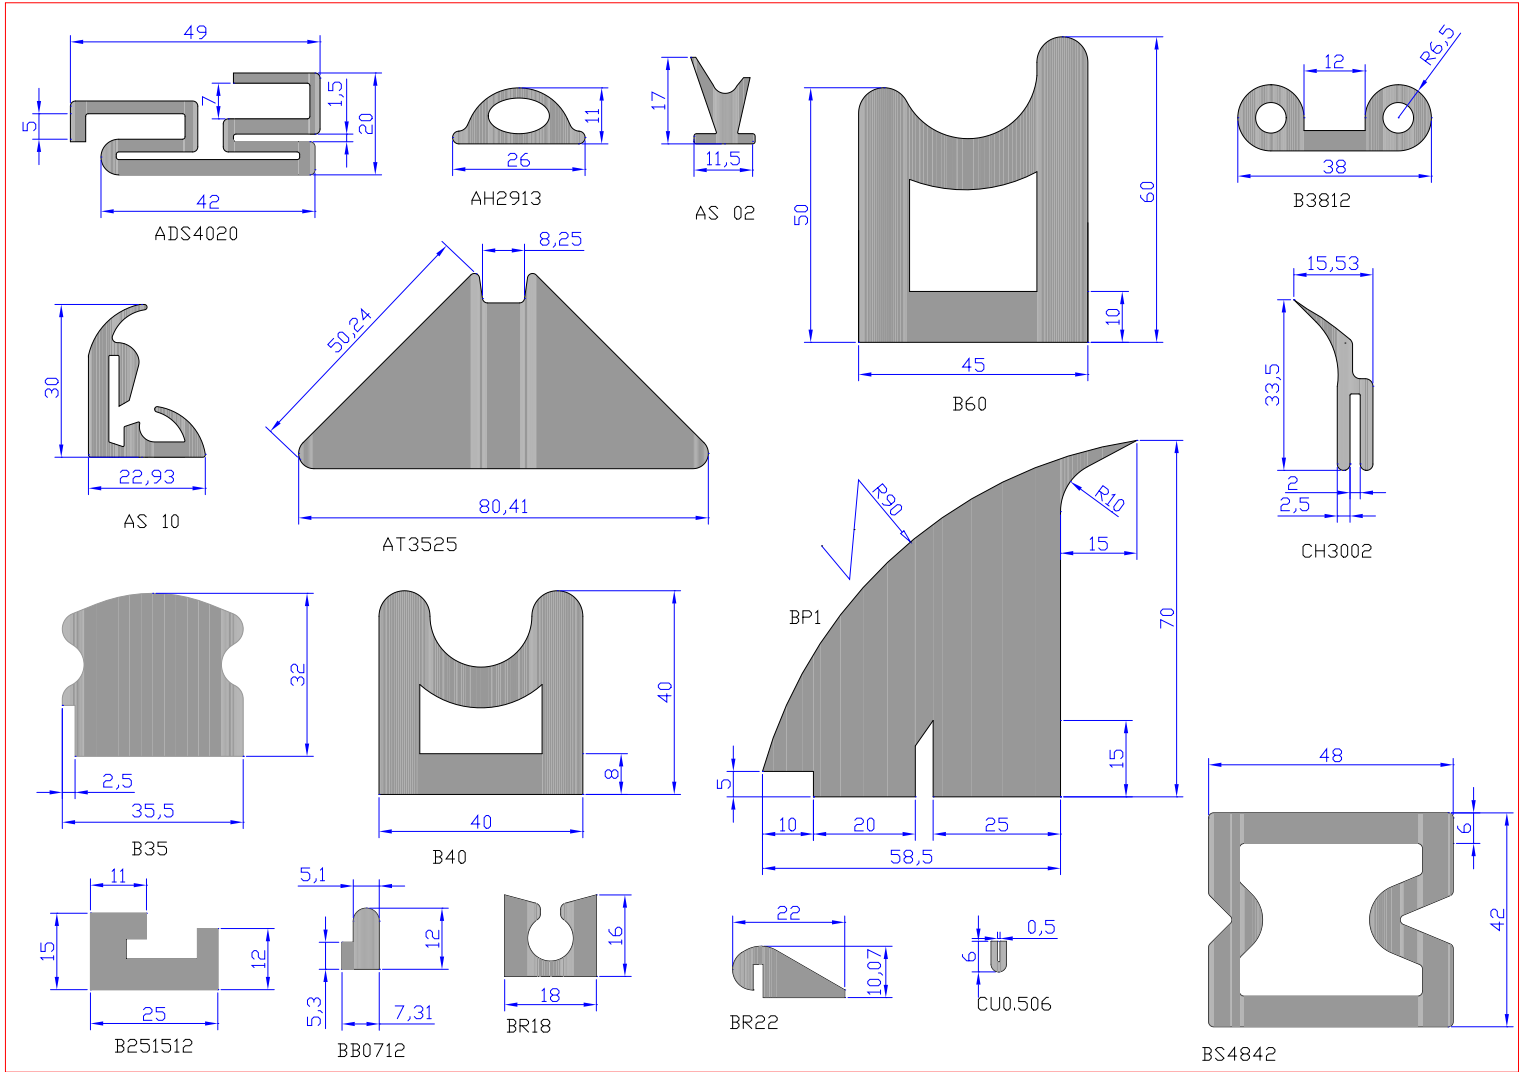

William Johnston & Company Limited
Tel 0141 620 1666