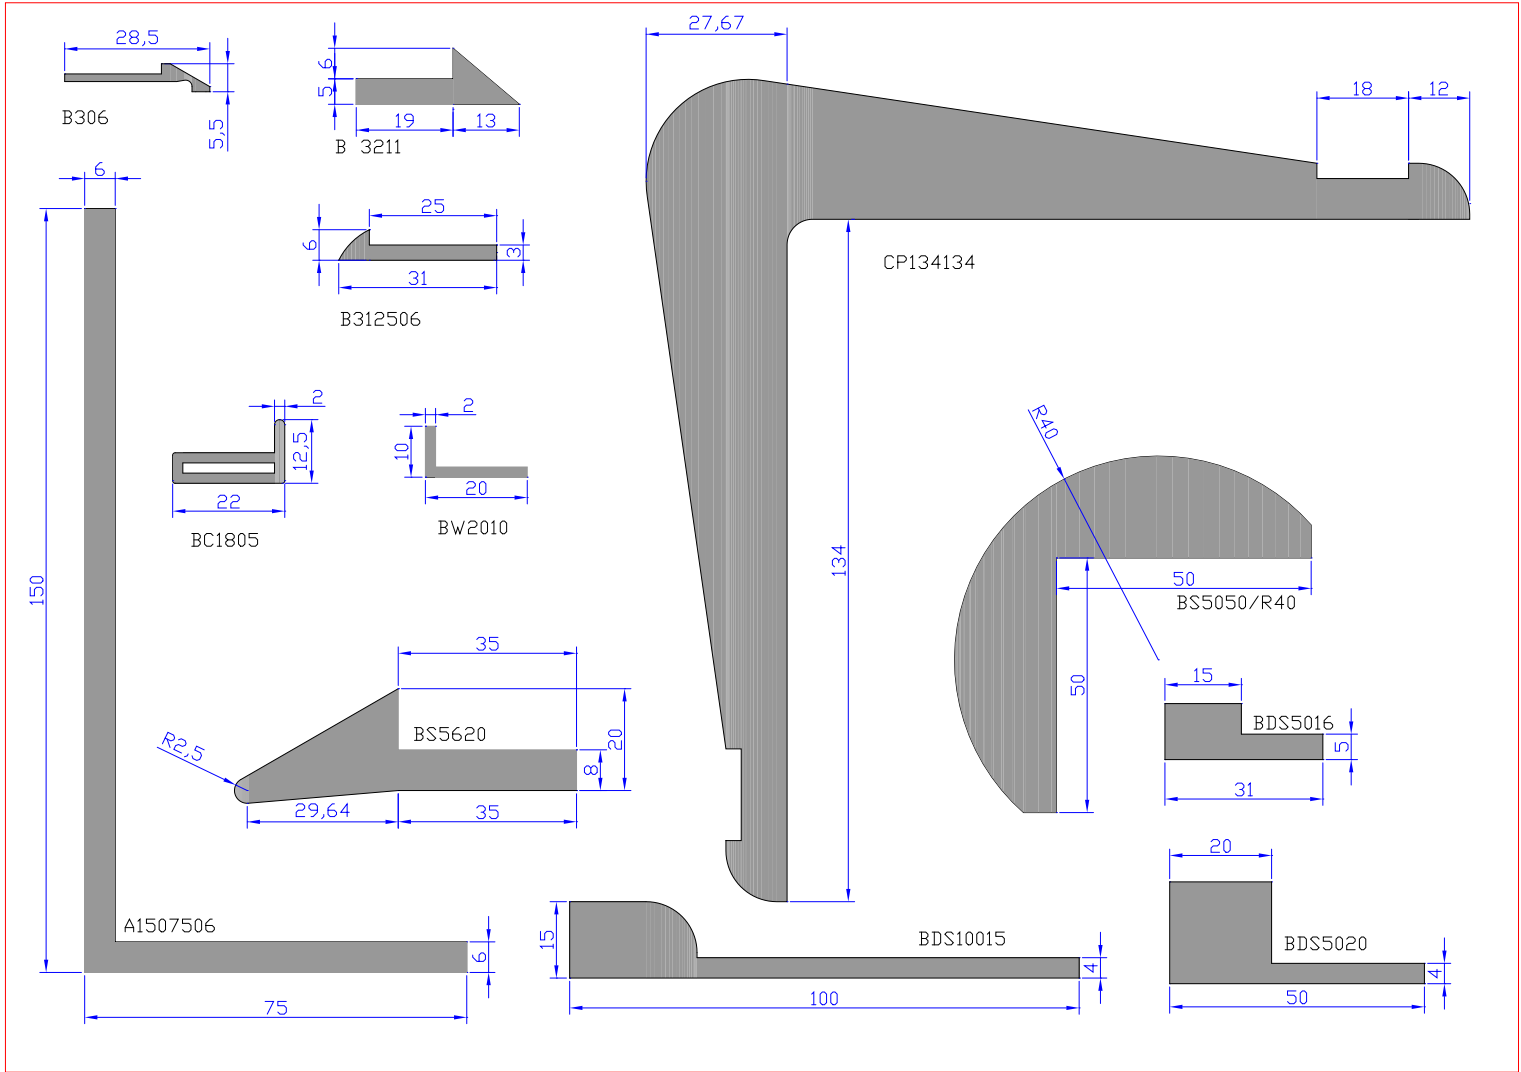

William Johnston & Company Limited
Tel 0141 620 1666