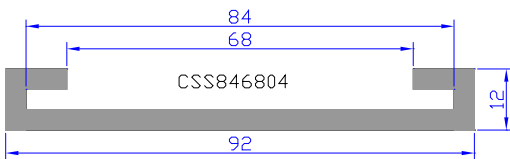

William Johnston & Company Limited
Tel 0141 620 1666