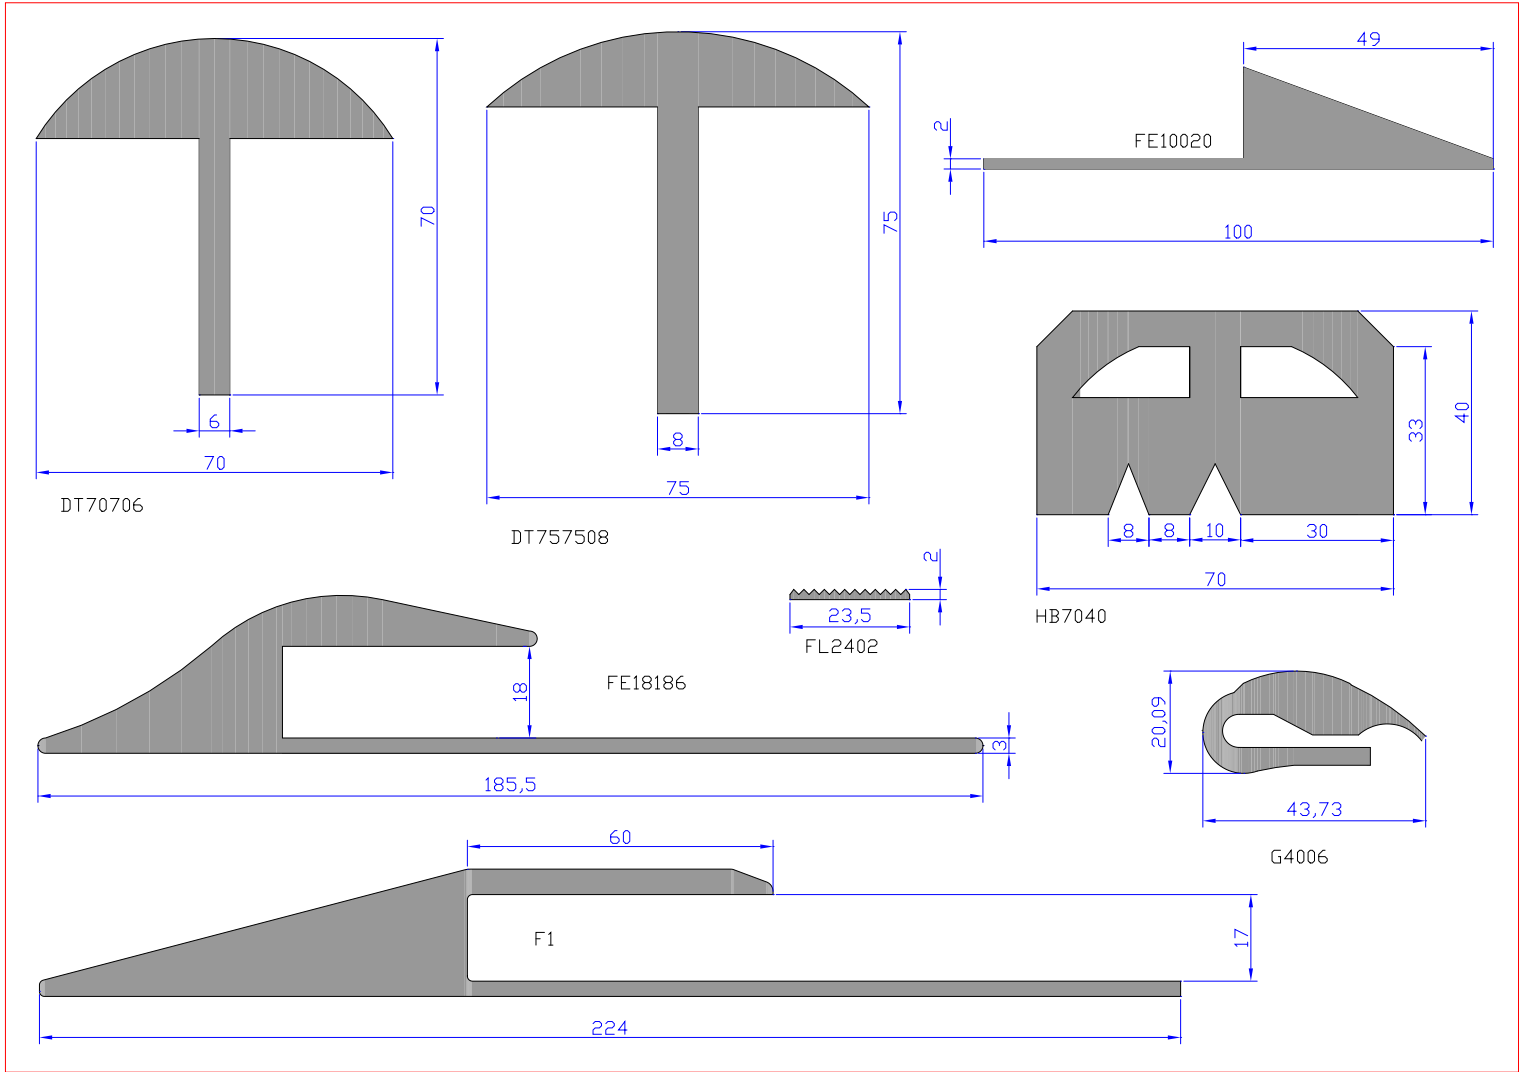

William Johnston & Company Limited
Tel 0141 620 1666