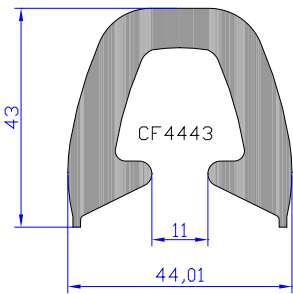

William Johnston & Company Limited
Tel 0141 620 1666

William Johnston & Company Limited
Tel 0141 620 1666

William Johnston & Company Limited
Tel 0141 620 1666

SD18755

SD18755 C/W COLOURED PLASTIC PIPE

William Johnston & Company Limited
Tel 0141 620 1666