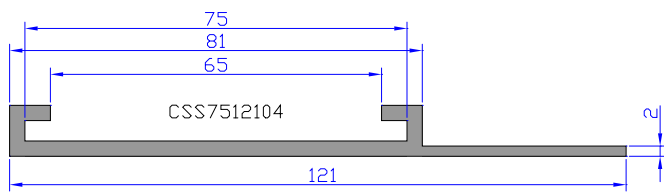

William Johnston & Company Limited
Tel 0141 620 1666