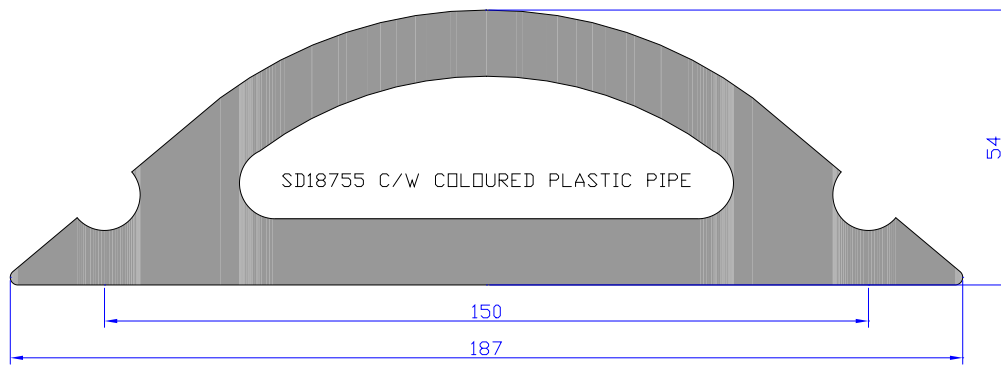

William Johnston & Company Limited
Tel 0141 620 1666

William Johnston & Company Limited
Tel 0141 620 1666

William Johnston & Company Limited
Tel 0141 620 1666

SD18755

SD18755 C/W COLOURED PLASTIC PIPE

William Johnston & Company Limited
Tel 0141 620 1666