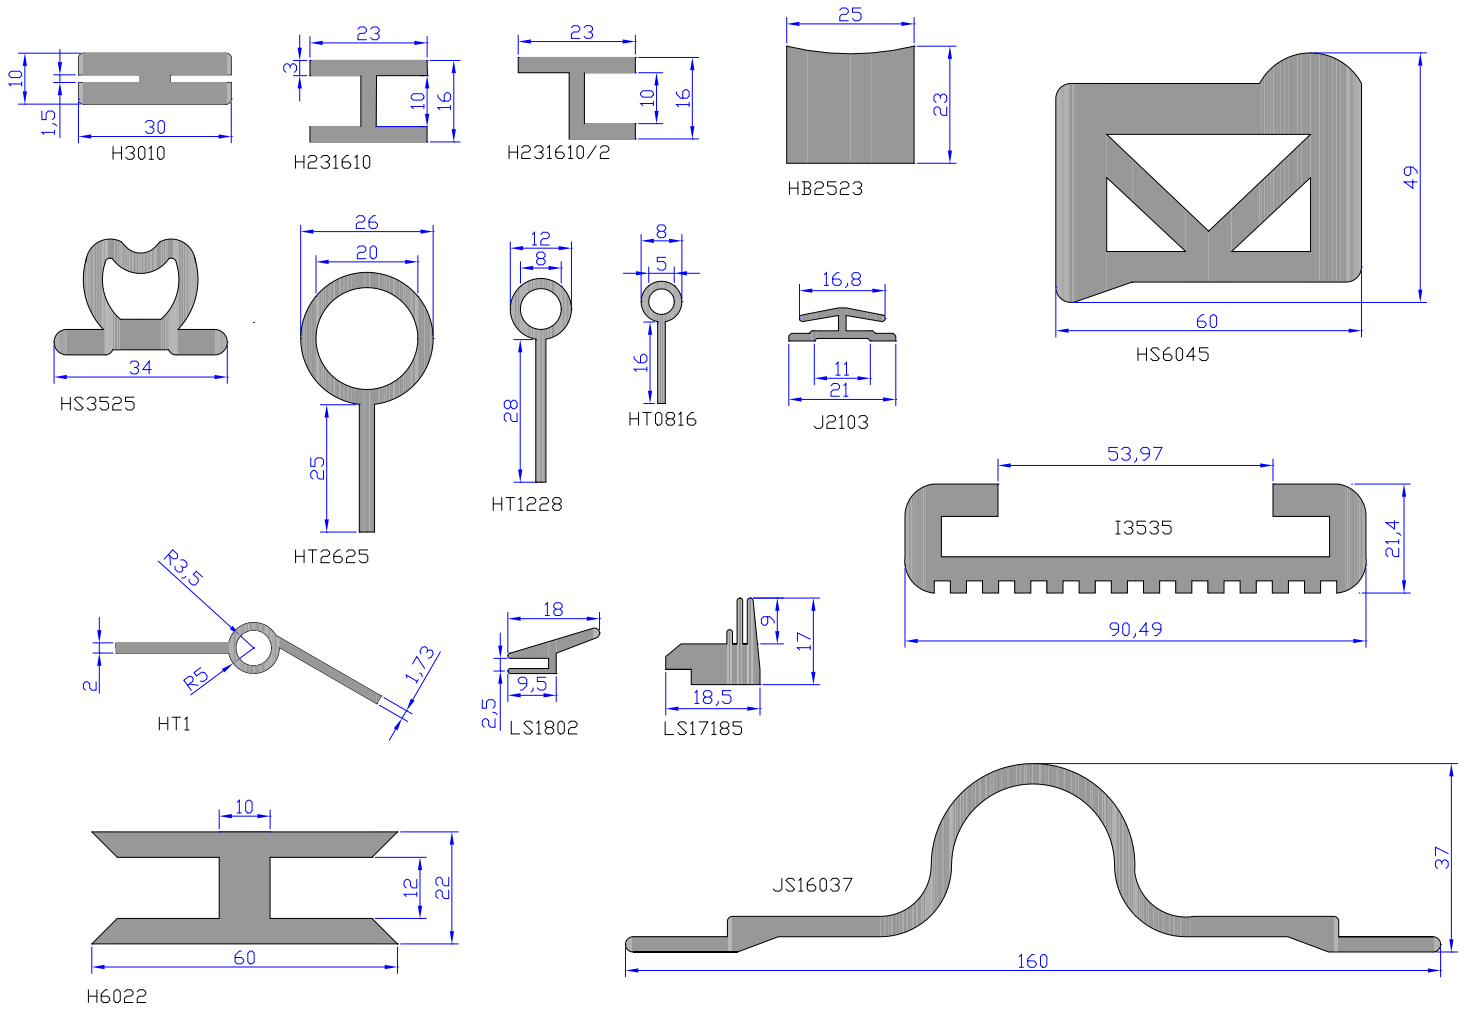

William Johnston & Company Limited
Tel 0141 620 1666