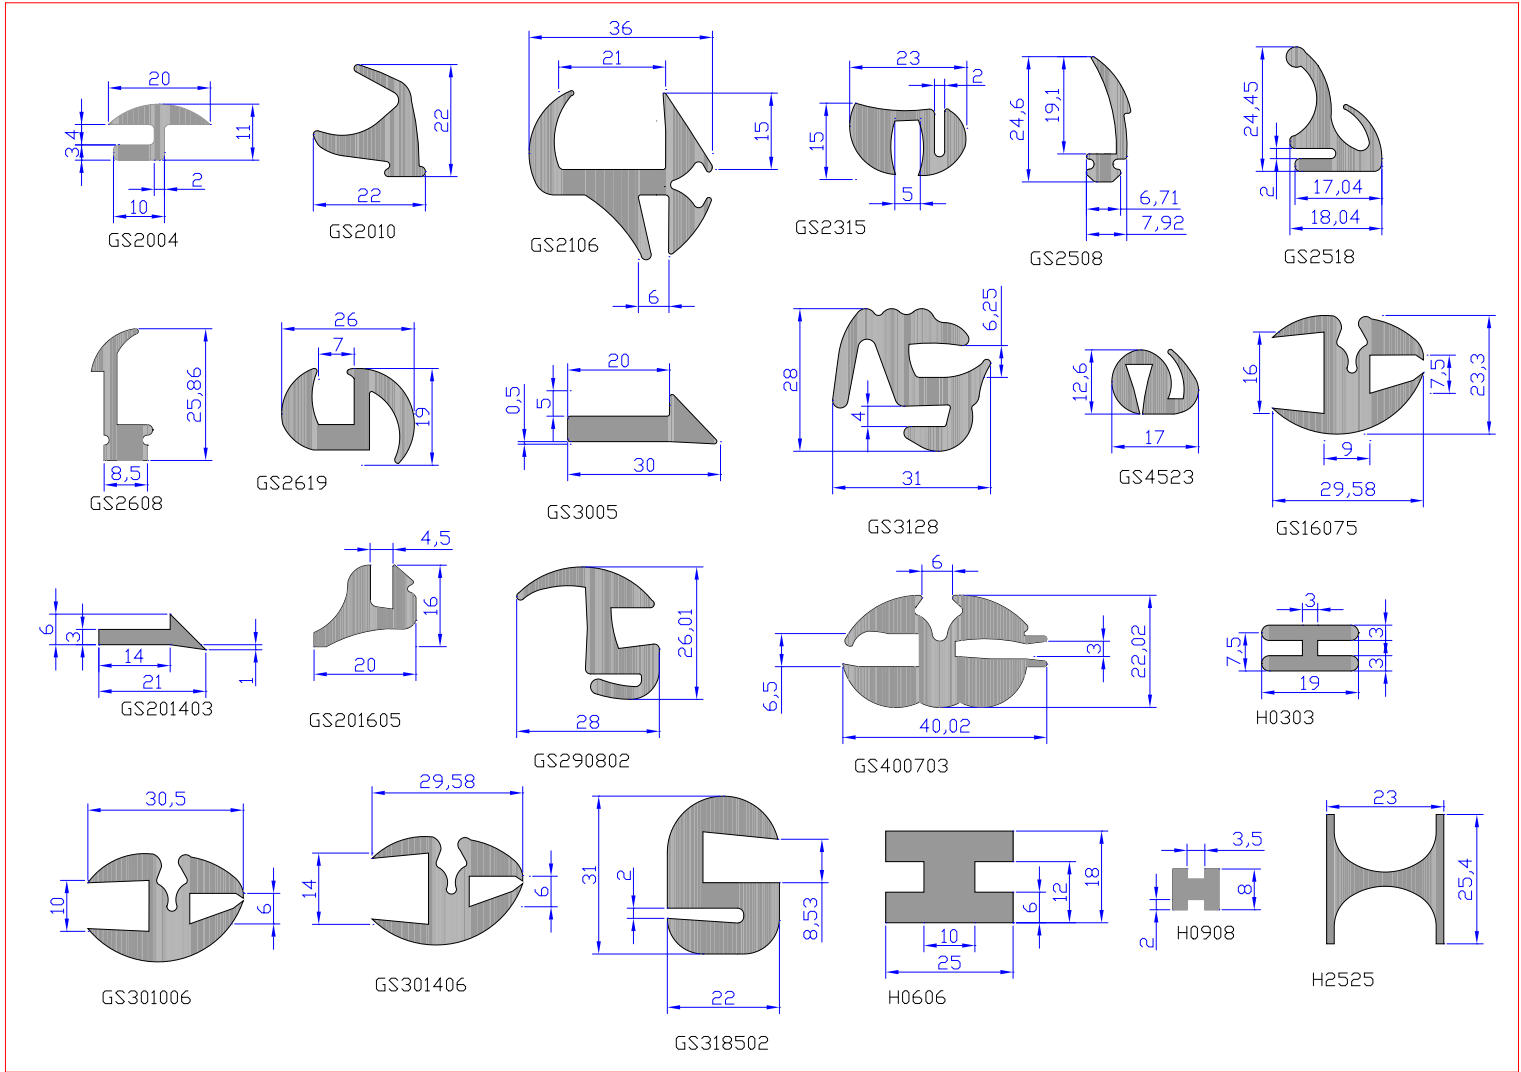

William Johnston & Company Limited
Tel 0141 620 1666