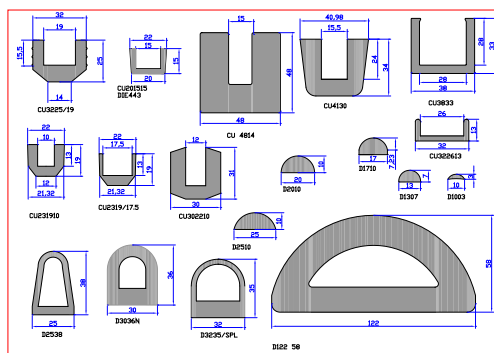

William Johnston & Company Limited
Tel 0141 620 1666