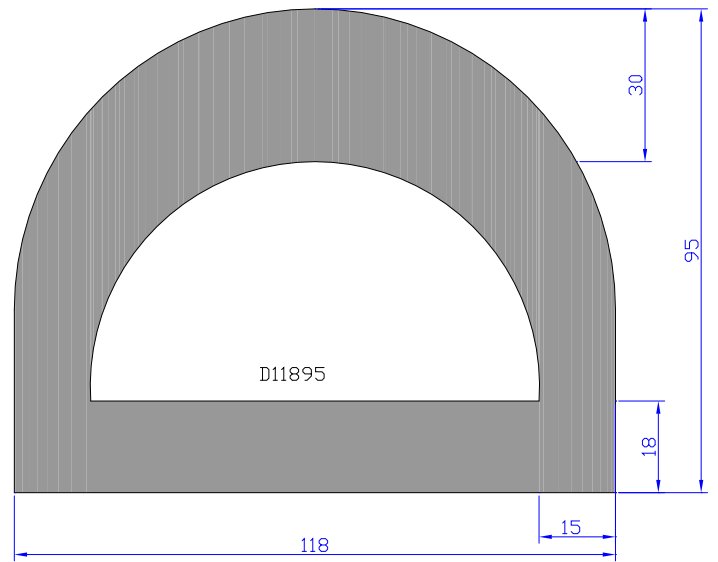

William Johnston & Company Limited
Tel 0141 620 1666