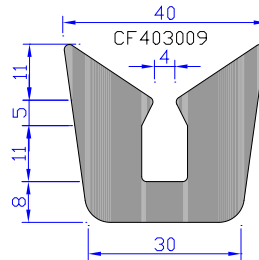

William Johnston & Company Limited
Tel 0141 620 1666

William Johnston & Company Limited
Tel 0141 620 1666

William Johnston & Company Limited
Tel 0141 620 1666

SD18755

SD18755 C/W COLOURED PLASTIC PIPE

William Johnston & Company Limited
Tel 0141 620 1666