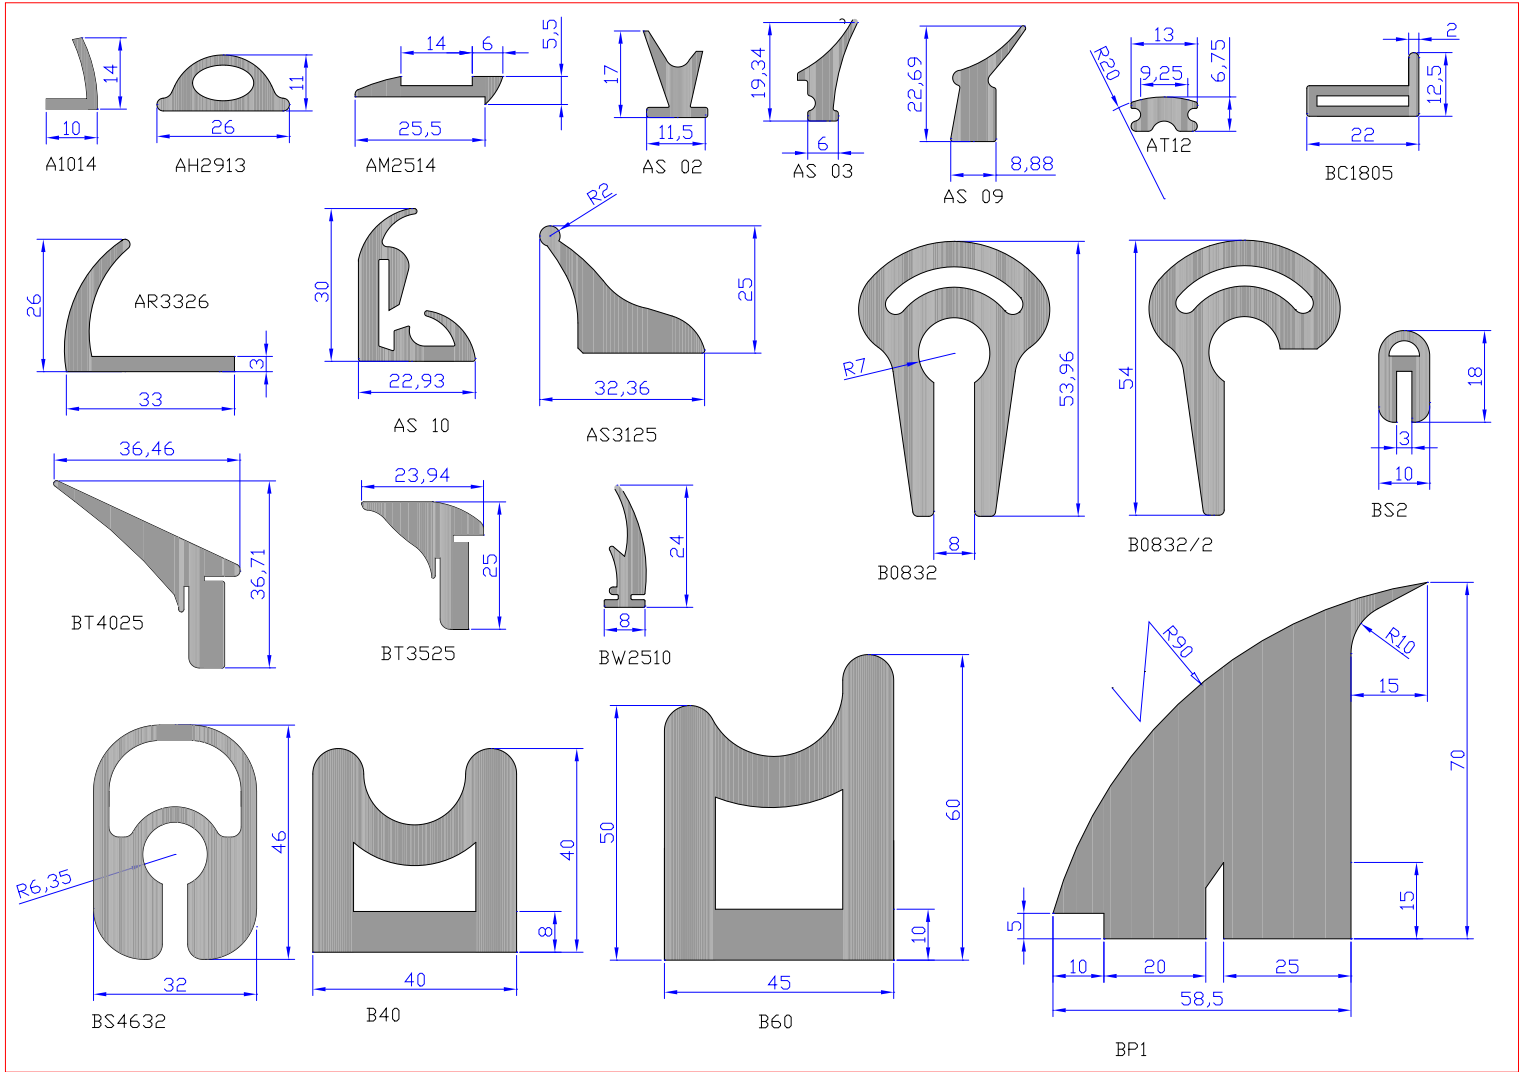

William Johnston & Company Limited
Tel 0141 620 1666