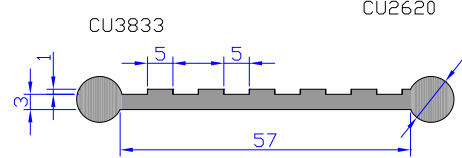

William Johnston & Company Limited
Tel 0141 620 1666