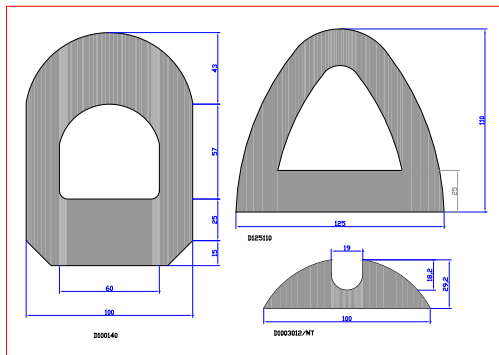

William Johnston & Company Limited
Tel 0141 620 1666