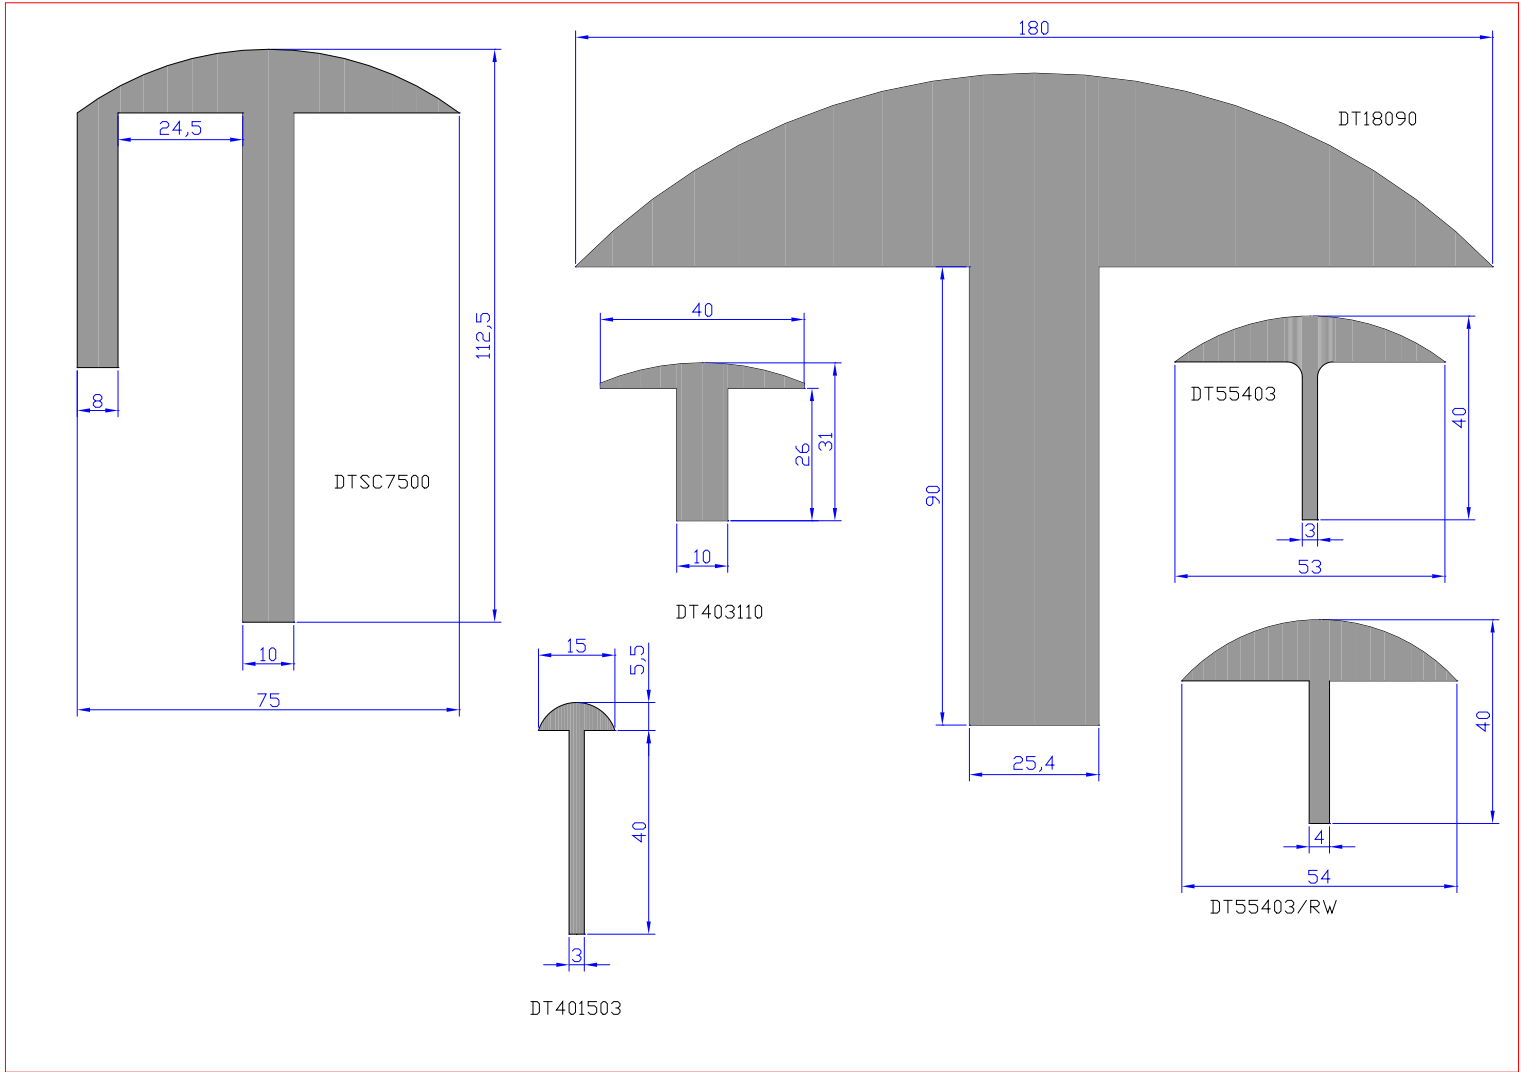

HT 47/26

HT4229

ET3514

William Johnston & Company Limited
Tel 0141 620 1666