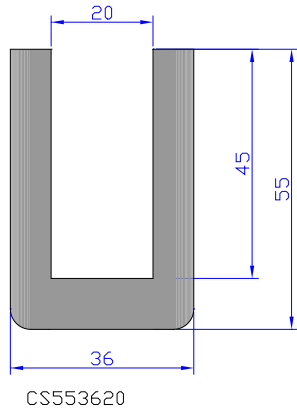

William Johnston & Company Limited
Tel 0141 620 1666