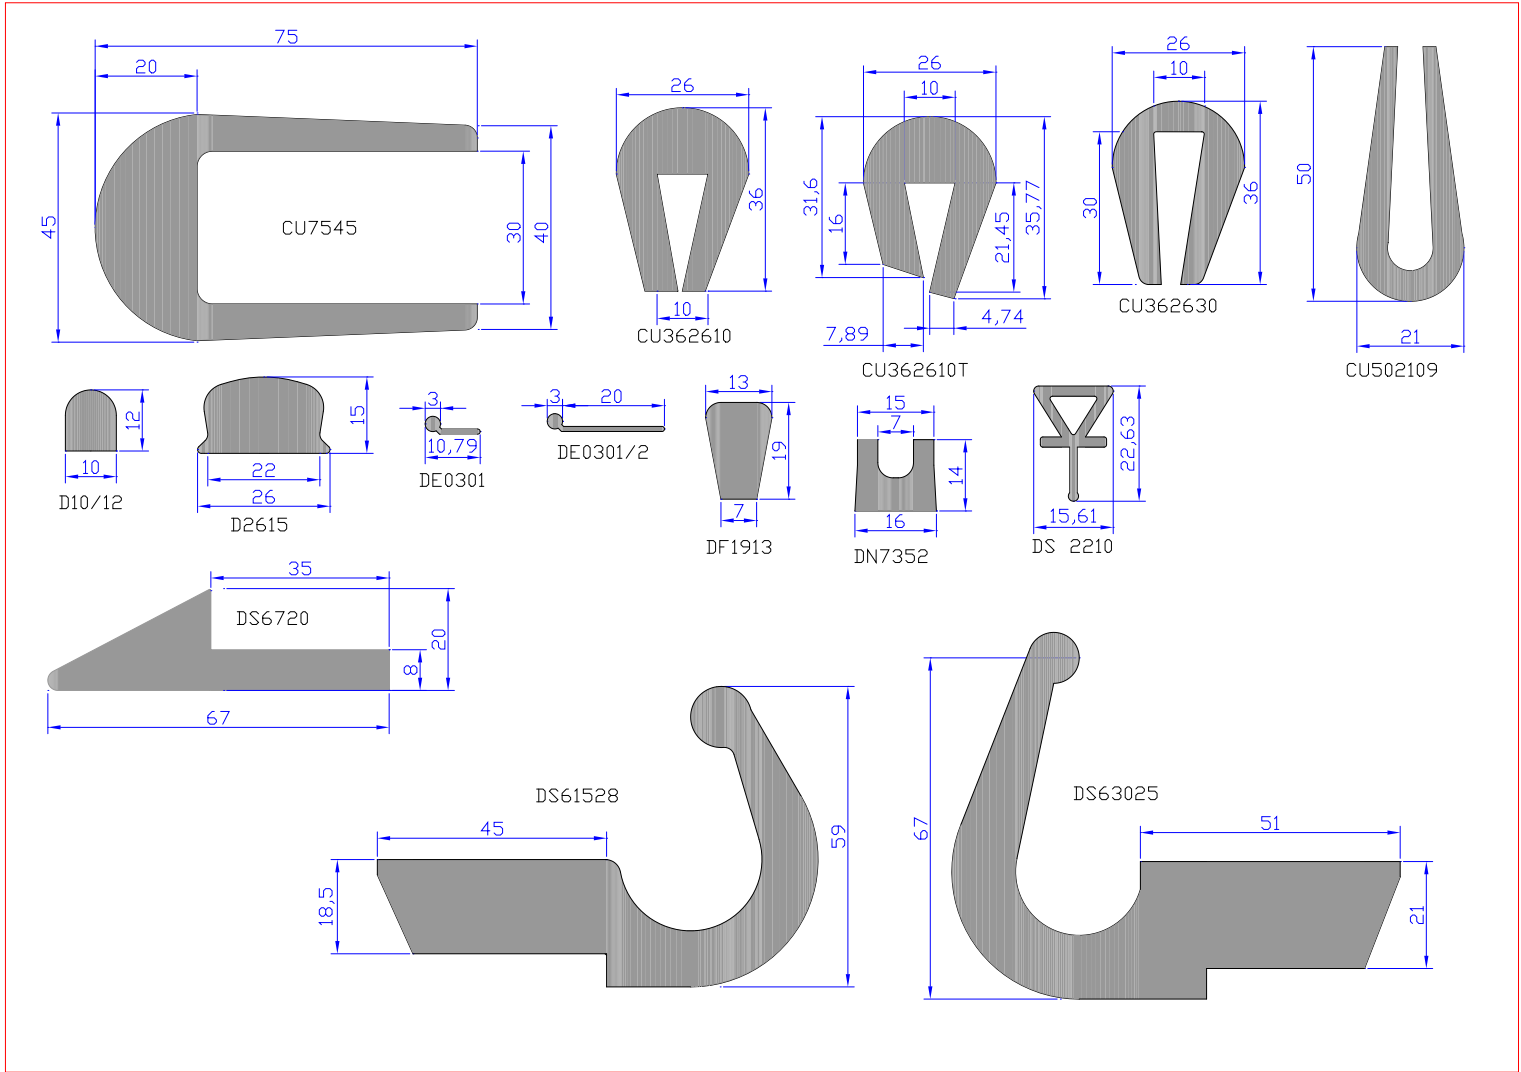

William Johnston & Company Limited
Tel 0141 620 1666

William Johnston & Company Limited
Tel 0141 620 1666

DT1612

DT 120/60

DT15038

DT 150/08

HT 47/26

HT4229