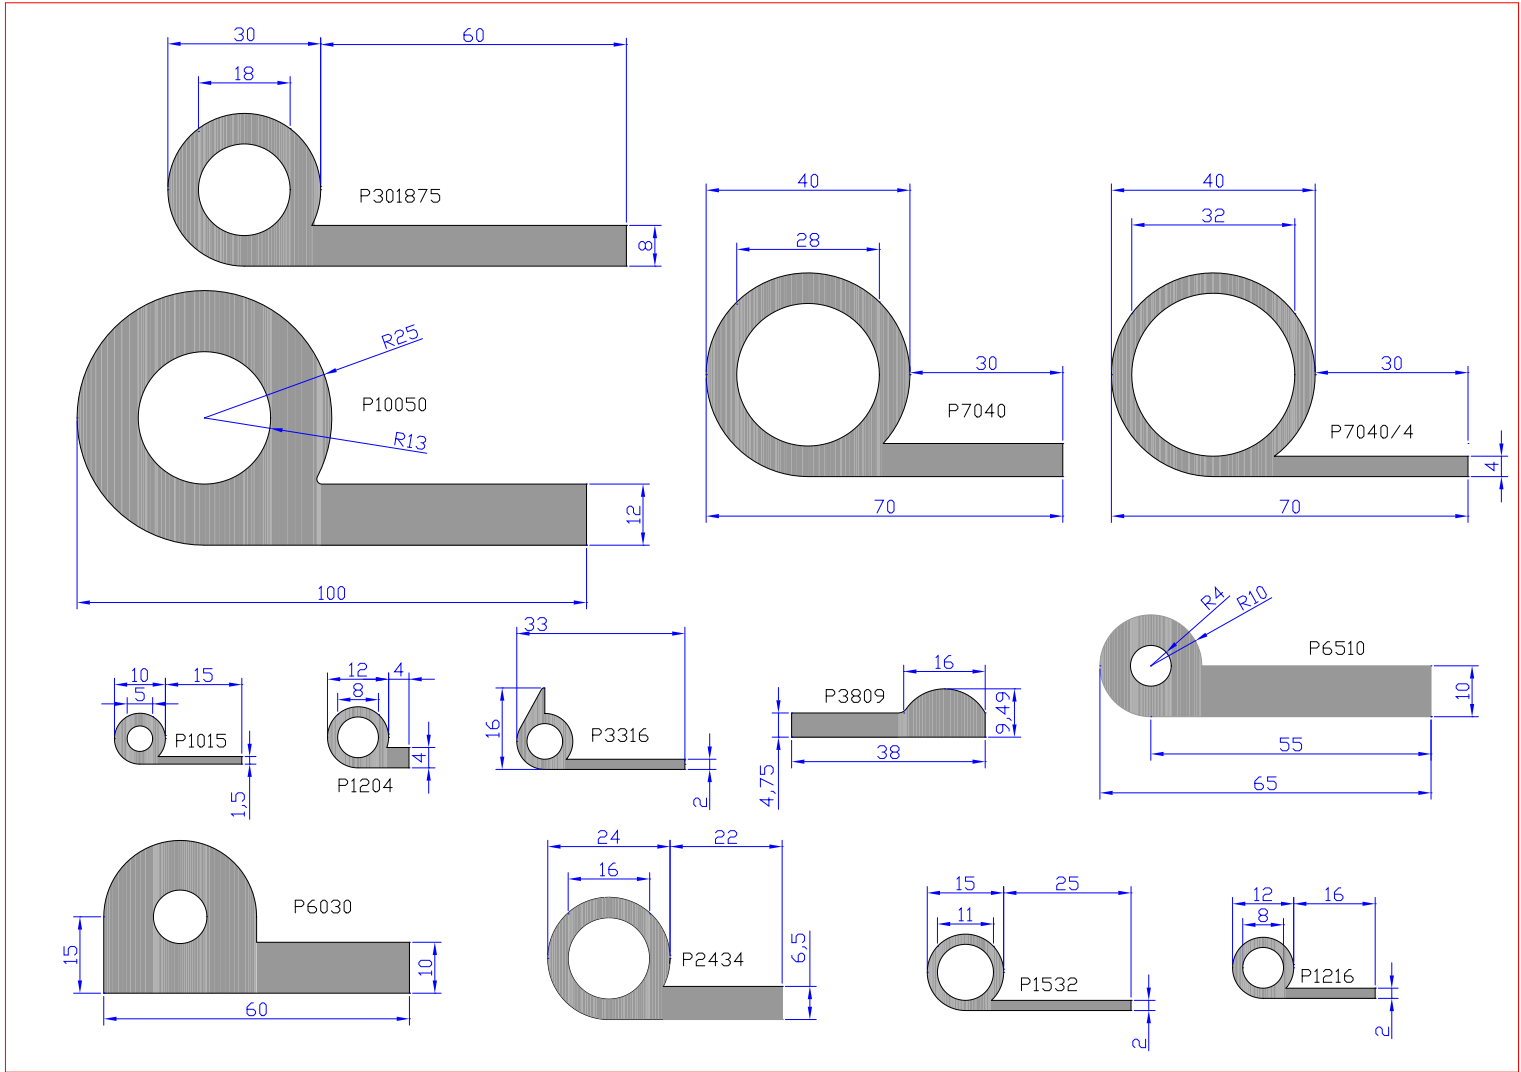

William Johnston & Company Limited
Tel 0141 620 1666