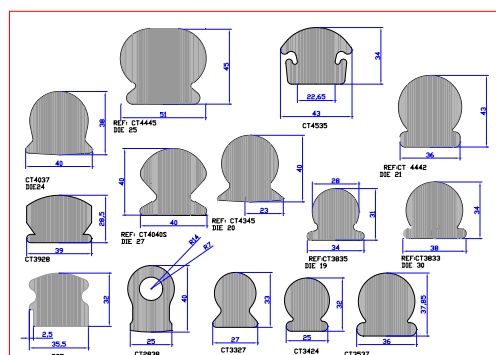

William Johnston & Company Limited
Tel 0141 620 1666