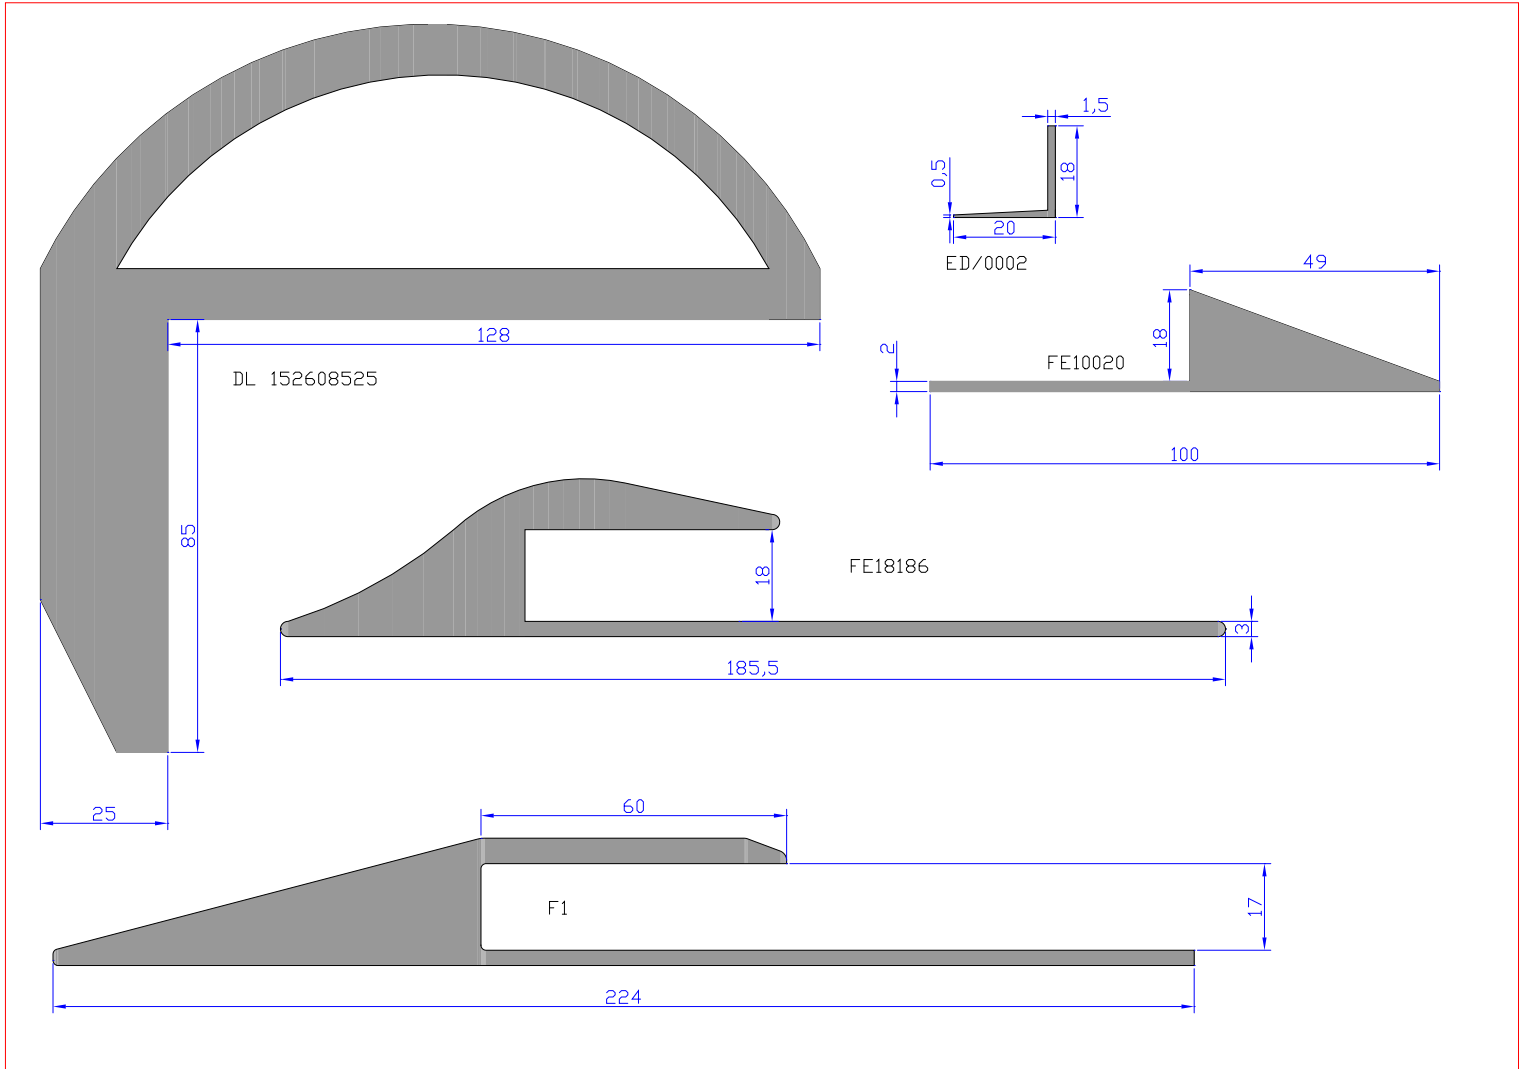

William Johnston & Company Limited
Tel 0141 620 1666

William Johnston & Company Limited
Tel 0141 620 1666

GS3005

GS201403

LBS3018

LS5336

LS40A20

L2