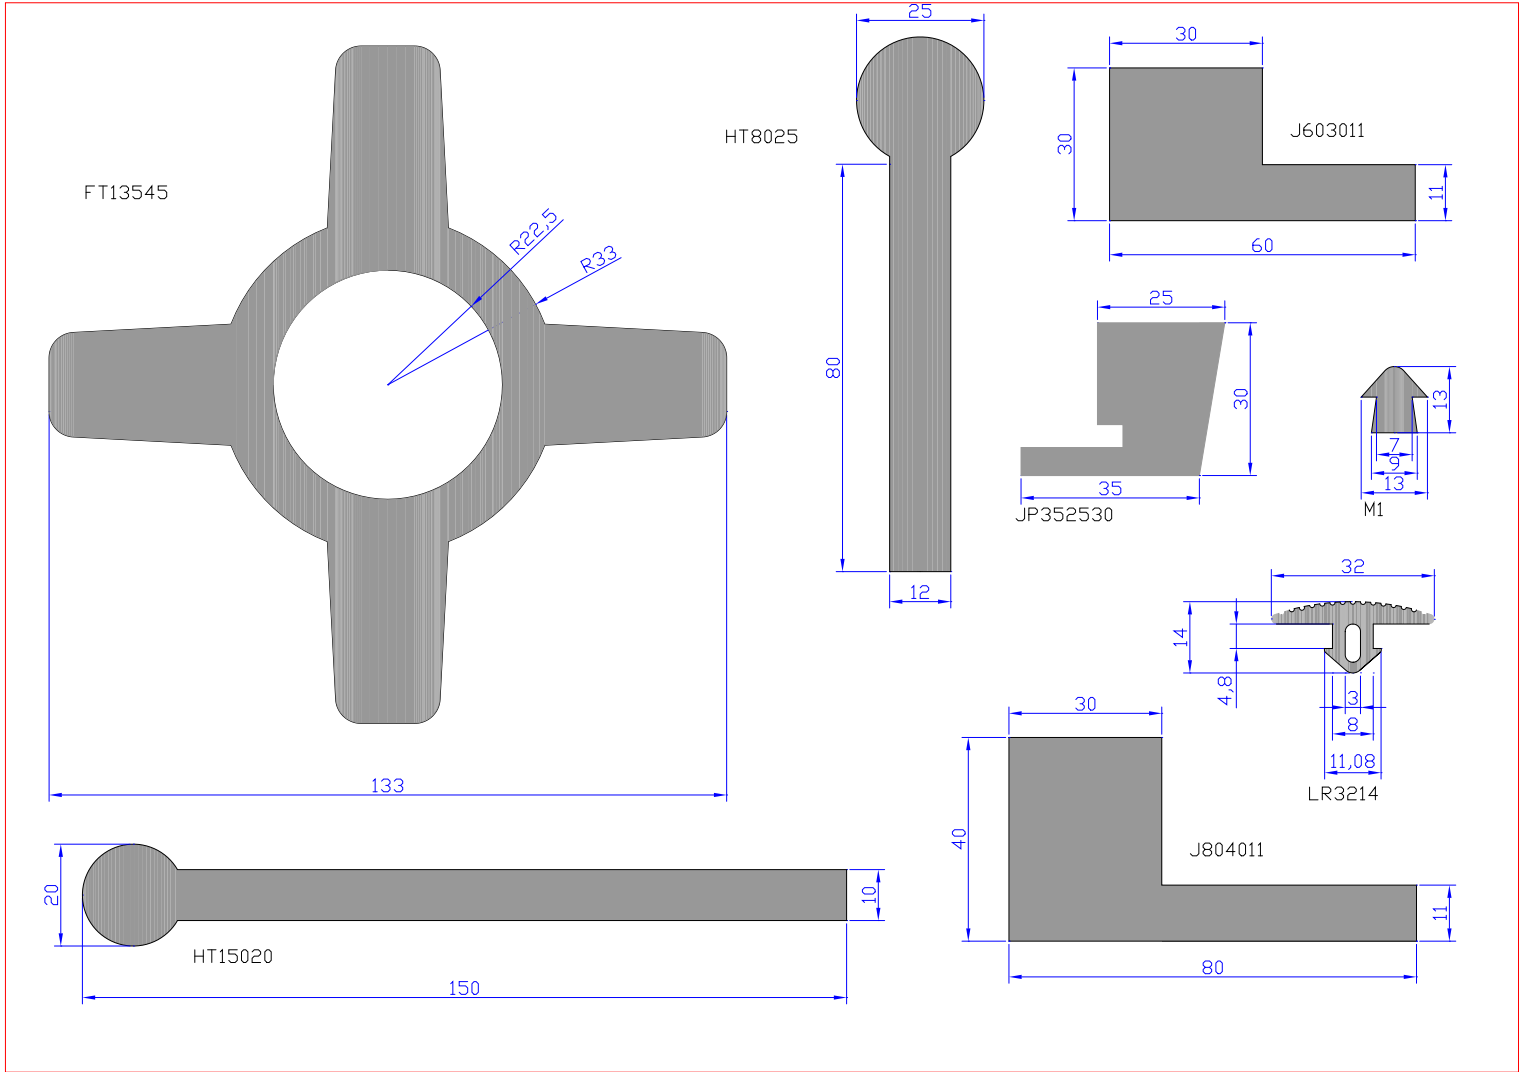

William Johnston & Company Limited
Tel 0141 620 1666