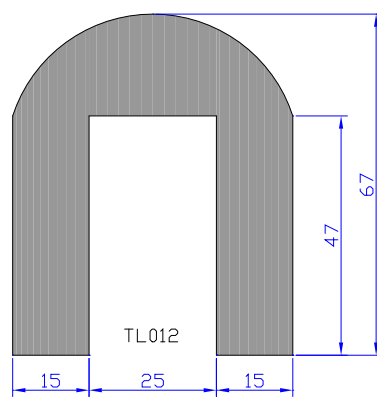

William Johnston & Company Limited
Tel 0141 620 1666