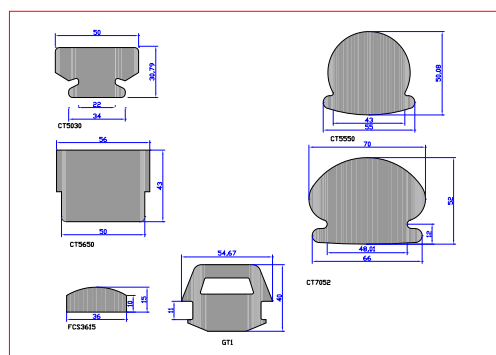

William Johnston & Company Limited
Tel 0141 620 1666