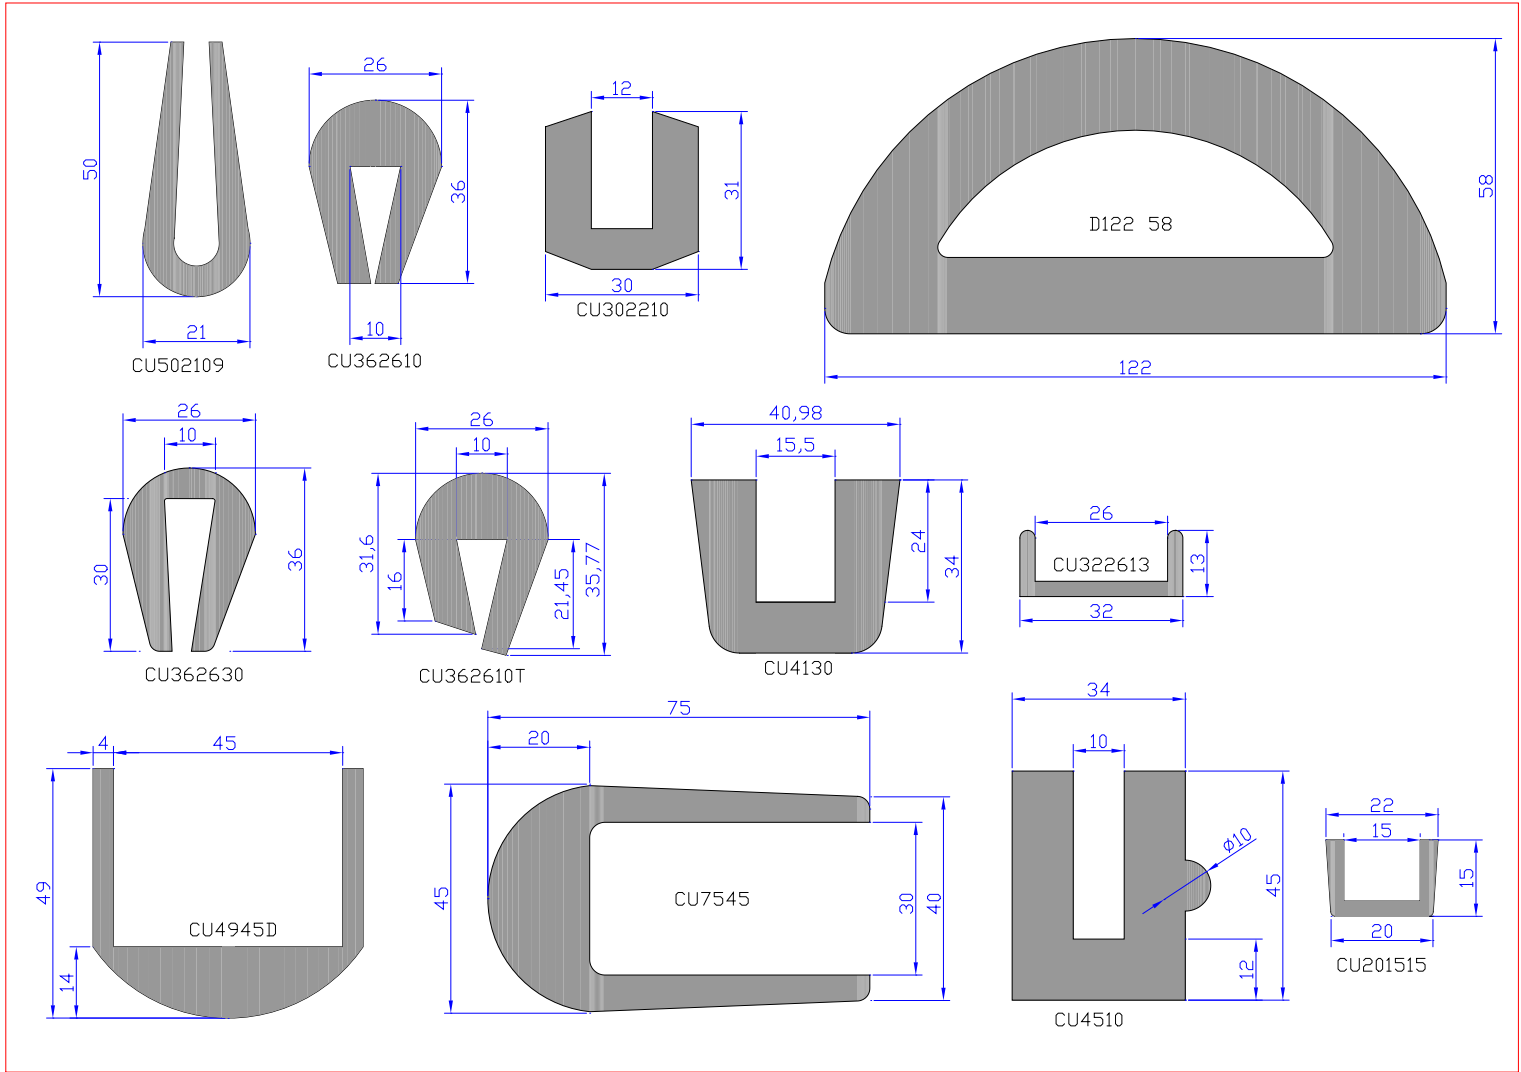

William Johnston & Company Limited
Tel 0141 620 1666