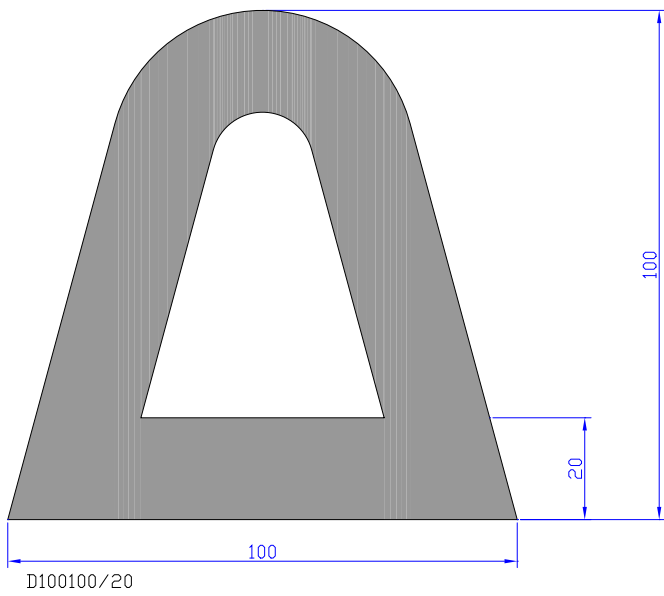

William Johnston & Company Limited
Tel 0141 620 1666