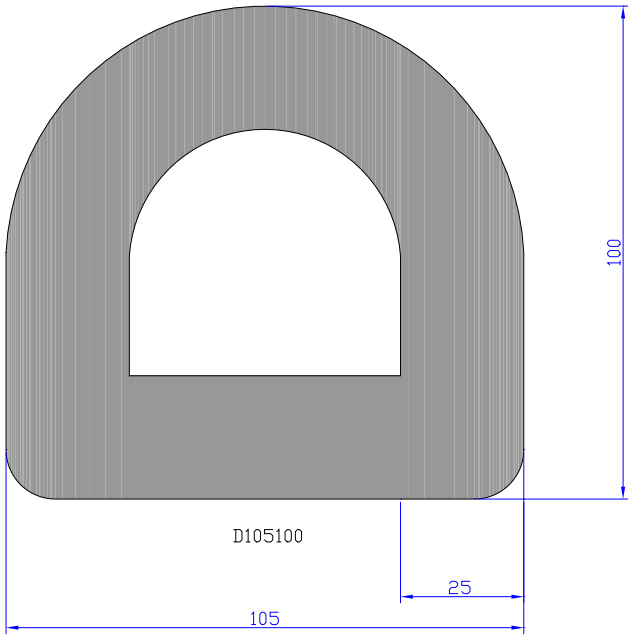

D105100

William Johnston & Company Limited
Tel 0141 620 1666