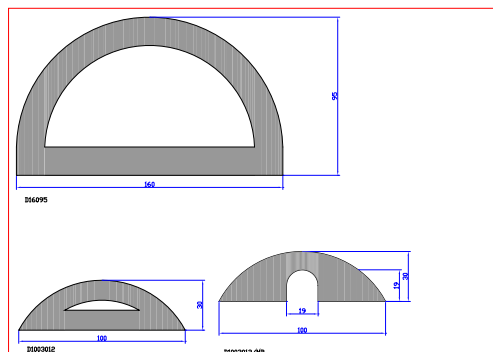

William Johnston & Company Limited
Tel 0141 620 1666