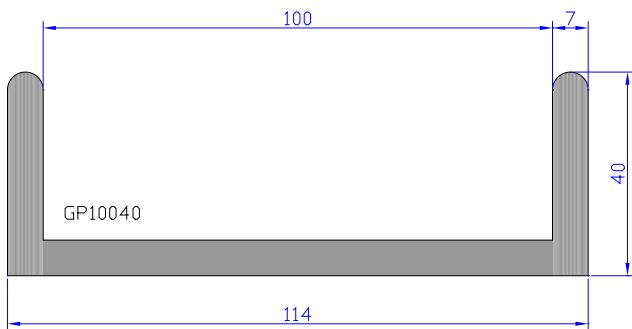

William Johnston & Company Limited
Tel 0141 620 1666