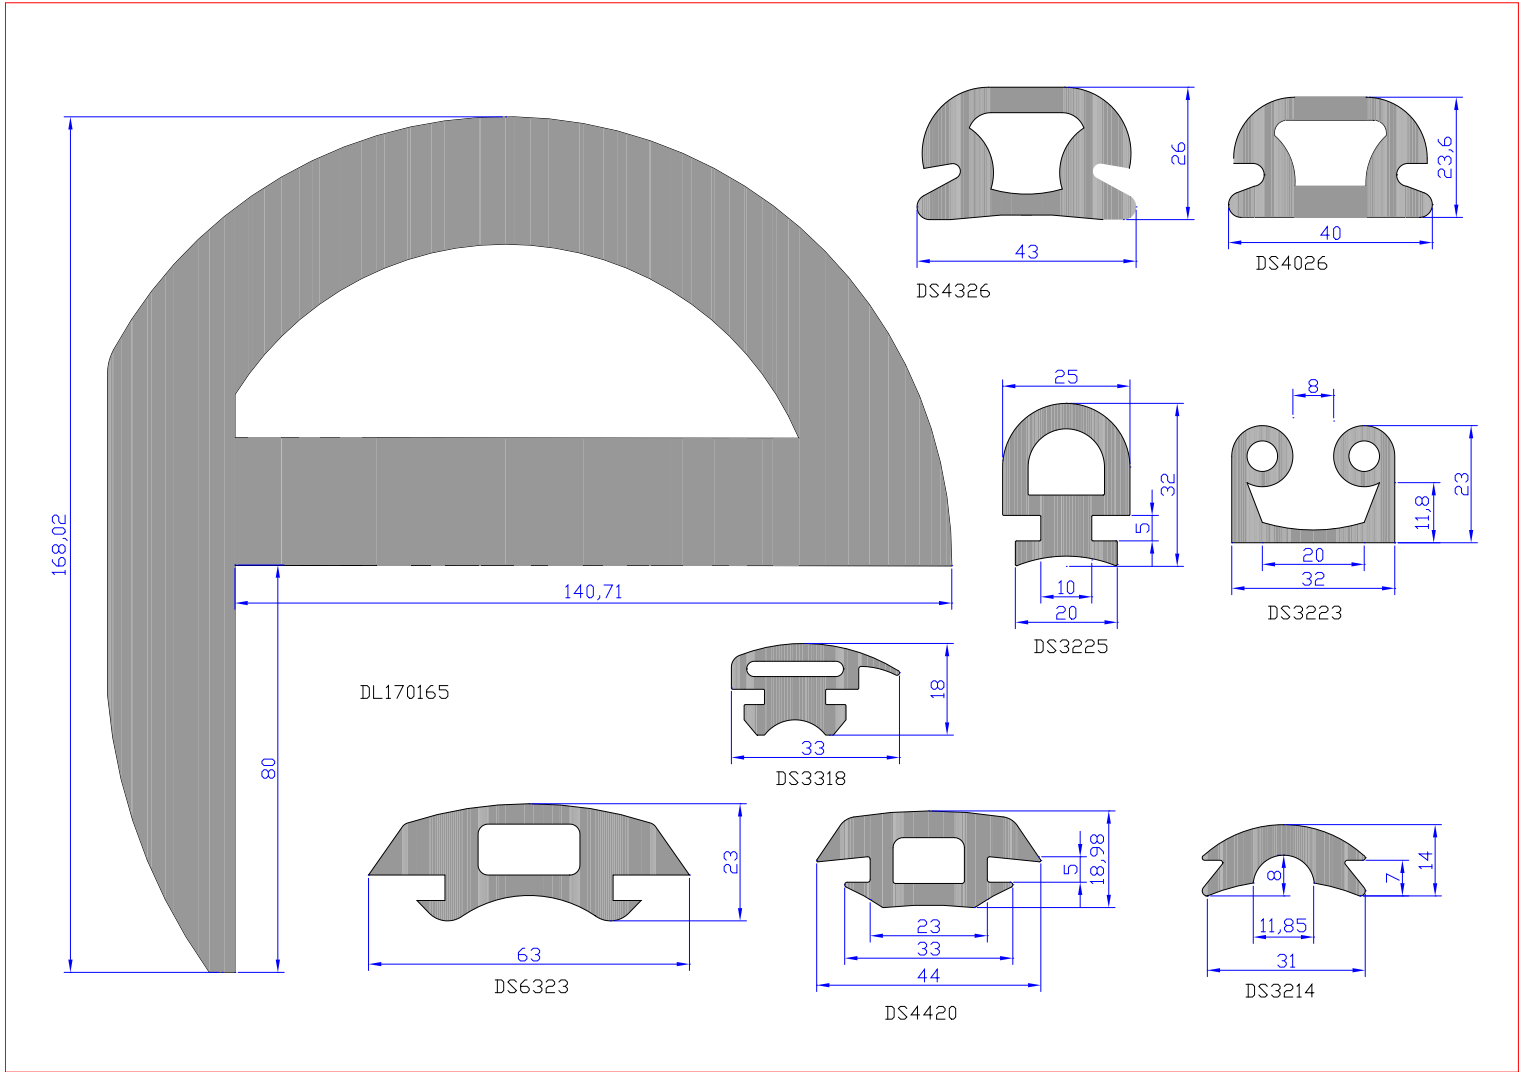

William Johnston & Company Limited
Tel 0141 620 1666