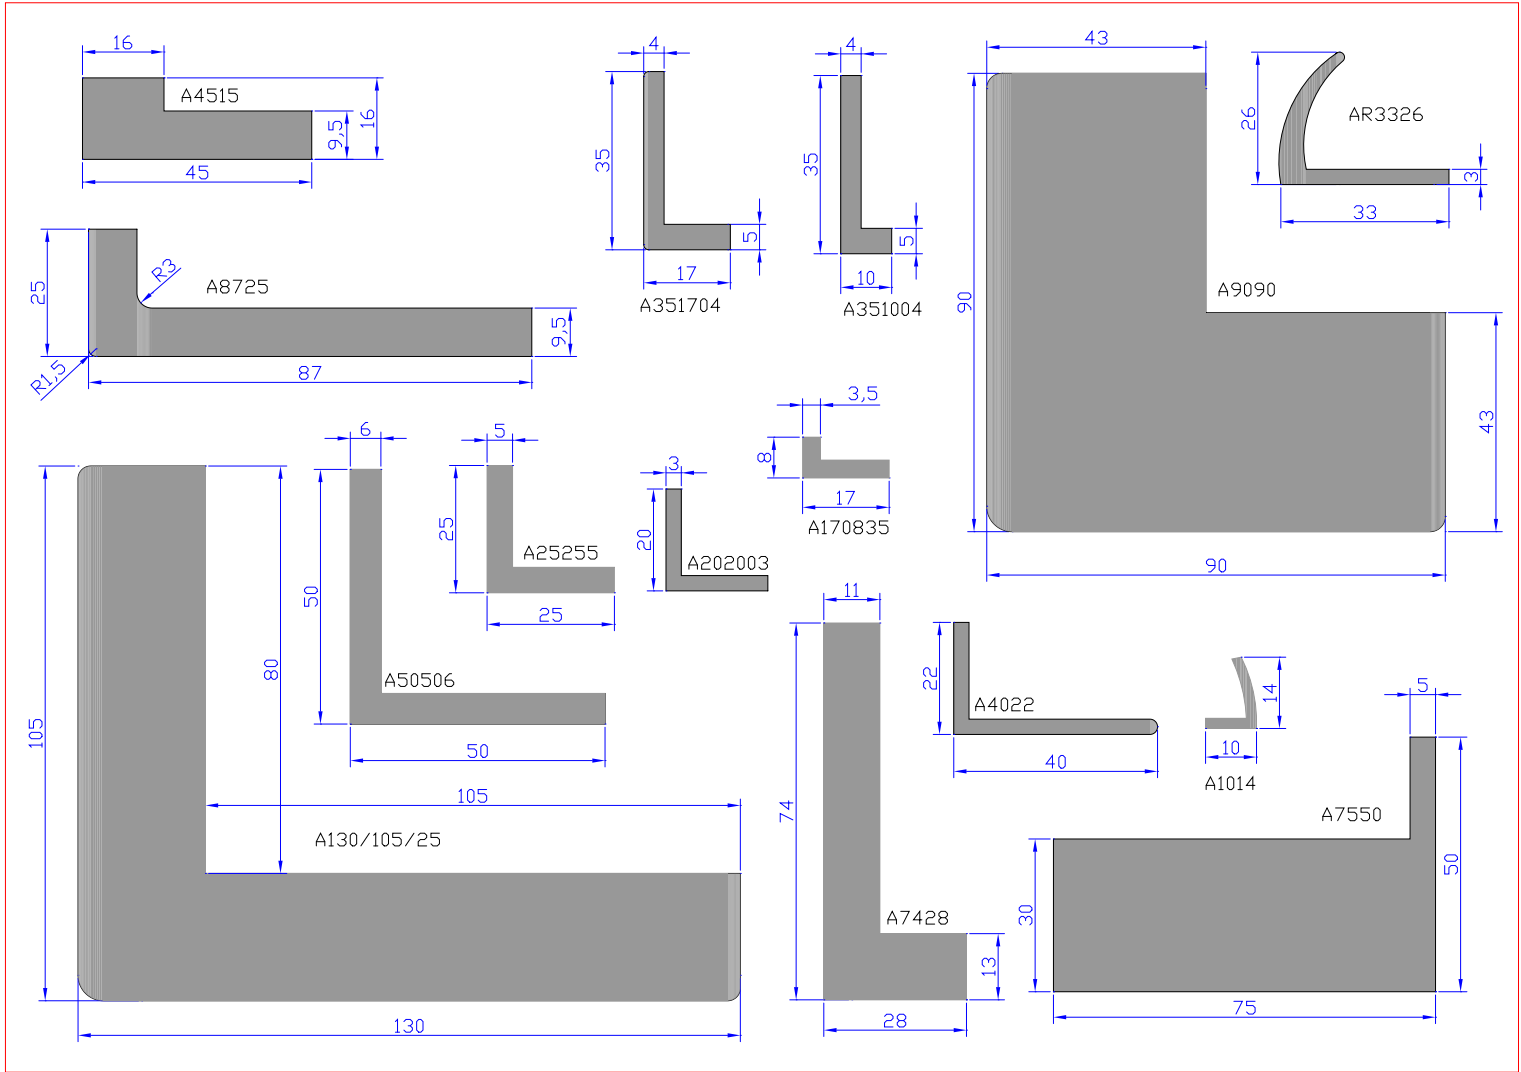

William Johnston & Company Limited
Tel 0141 620 1666