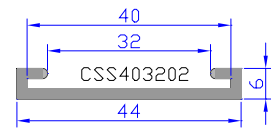

William Johnston & Company Limited
Tel 0141 620 1666