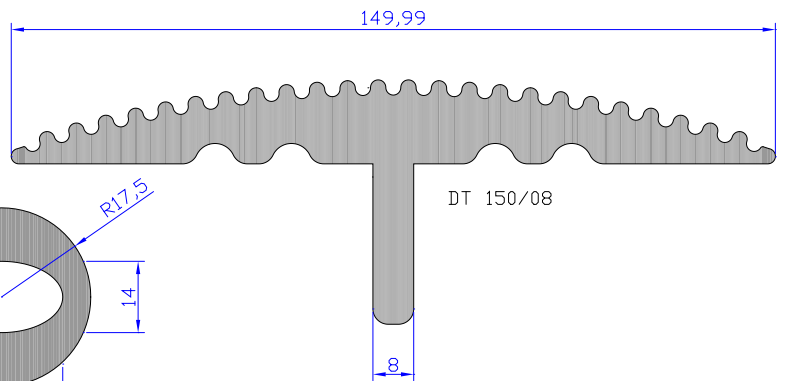

William Johnston & Company Limited
Tel 0141 620 1666

William Johnston & Company Limited
Tel 0141 620 1666

DT1612

DT 120/60

DT15038

DT 150/08

HT 47/26

HT4229